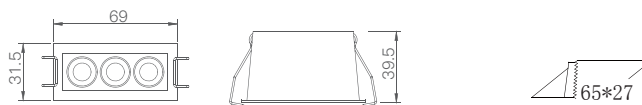

Brio

D123-1

Brio Series

○ 白色/White

線圖/Dimensions

調光控制系統/Dimming Control

規格/Technical Specifications

輸入電壓:220-240V 50Hz
 功率:5W
 光通量:220lm
 材質:鋁
 光束角:24°/36°
 顯示指數:≥90
 色溫:2700K/3000K/4000K
 Input Voltage:220-240V 50Hz
 Power:5W
 Luminous Flux:220lm
 Material:Aluminum
 BA.:24°/36°
 CRI:≥90
 CCT:2700K/3000K/4000K

配光曲線圖/Light pattern

H(m)	En(lx)	S(sq.m)
1	549	0.4
2	137	1.5
3	61	3.4
4	34	6.1
5	21	9.5

D123-2

Brio Series

線圖/Dimensions

調光控制系統/Dimming Control

定電流
non-dim

可控硅
Triac