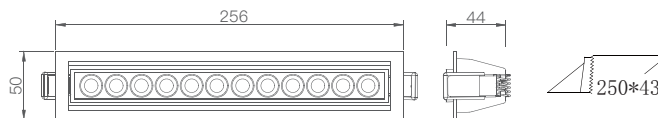

配光曲線圖/Light pattern

H(m)	En(lx)	S(sq.m)
1	3773	0.2
2	943	0.9
3	419	2.0
4	235	3.5
5	150	5.4

D123-6

Brio Series

○ 白色/White

線圖/Dimensions

調光控制系統/Dimming Control

定電流
non-dim