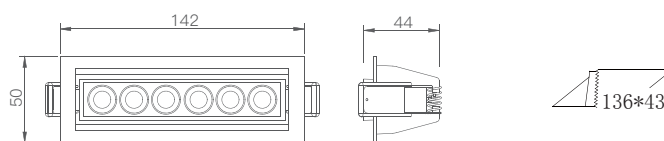

配光曲線圖/Light pattern

H(m)	En(lx)	S(sq.m)
1	2597	0.2
2	649	0.8
3	288	1.7
4	162	3.0
5	103	4.8

D123-4

Brio Series

○ 白色/White

線圖/Dimensions

調光控制系統/Dimming Control

規格/Technical Specifications