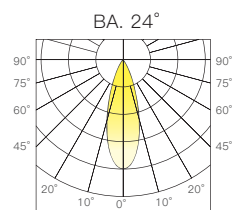

配光曲線圖/Light pattern

H(m)	En(lx)	S(sq.m)
1	2621	0.2
2	655	0.9
3	291	1.9
4	163	3.5
5	104	5.4