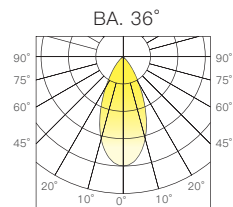

Brio

D123-1

Brio Series

○ 白色/White

線圖/Dimensions

調光控制系統/Dimming Control

規格/Technical Specifications

輸入電壓:220-240V 50Hz
 功率:5W
 光通量:220lm
 材質:鋁
 光束角:24°/36°
 顯示指數:≥90
 色溫:2700K/3000K/4000K
 Input Voltage:220-240V 50Hz
 Power:5W
 Luminous Flux:220lm
 Material:Aluminum
 BA.:24°/36°
 CRI:≥90
 CCT:2700K/3000K/4000K

配光曲線圖/Light pattern

H(m)	En(lx)	S(sq.m)
1	549	0.4
2	137	1.5
3	61	3.4
4	34	6.1
5	21	9.5

D123-2

Brio Series

線圖/Dimensions

調光控制系統/Dimming Control

定電流
non-dim

可控硅
Triac