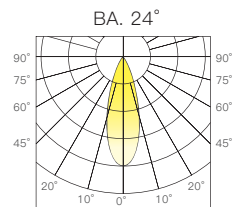

配光曲線圖/Light pattern

H(m)	En(lx)	S(sq.m)
1	2597	0.2
2	649	0.8
3	288	1.7
4	162	3.0
5	103	4.8

D123-4

Brio Series

○ 白色/White

線圖/Dimensions

調光控制系統/Dimming Control

規格/Technical Specifications