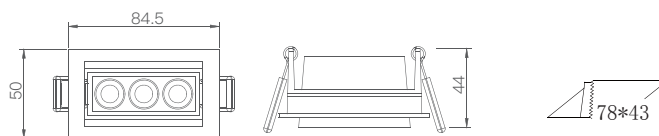

配光曲線圖/Light pattern

H(m)	En(lx)	S(sq.m)
1	549	0.4
2	137	1.5
3	61	3.4
4	34	6.1
5	21	9.5

D123-2

Brio Series

線圖/Dimensions

調光控制系統/Dimming Control

定電流
non-dim

可控硅
Triac