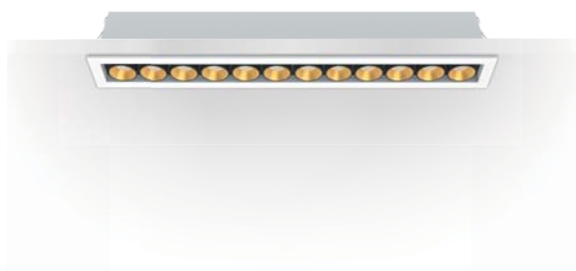

配光曲線圖/Light pattern

H(m)	En(lx)	S(sq.m)
1	2621	0.2
2	655	0.9
3	291	1.9
4	163	3.5
5	104	5.4

D123-5

Brio Series

○ 白色/White

線圖/Dimensions

調光控制系統/Dimming Control

規格/Technical Specifications