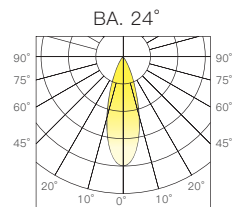

配光曲線圖/Light pattern

H(m)	En(lx)	S(sq.m)
1	3773	0.2
2	943	0.9
3	419	2.0
4	235	3.5
5	150	5.4