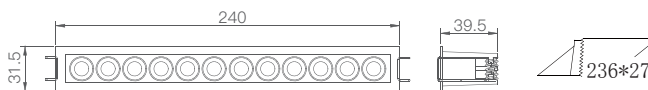

配光曲線圖/Light pattern

H(m)	En(lx)	S(sq.m)
1	2621	0.2
2	655	0.9
3	291	1.9
4	163	3.5
5	104	5.4

D123-5

Brio Series

○ 白色/White

線圖/Dimensions

調光控制系統/Dimming Control

規格/Technical Specifications