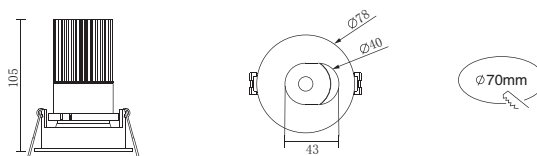

配光曲線圖/Light pattern

光學配件/Optical Accessories

D40-3

Luka Series

- 黑色/Black
- 灰色/Grey
- 白色/White

線圖/Dimensions

調光控制系統/Dimming Control

規格/Technical Specifications