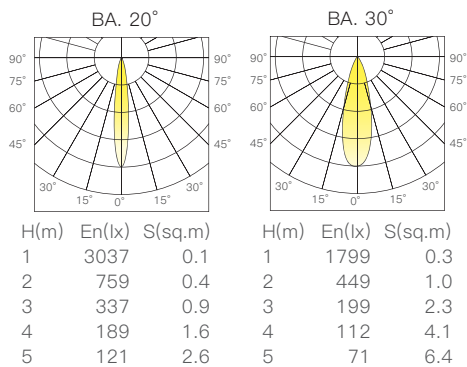

配光曲線圖/Light pattern