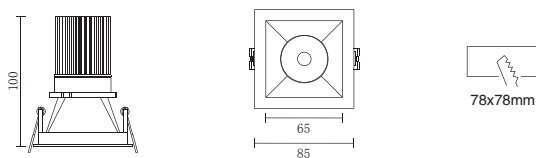

配光曲線圖/Light pattern

光學配件/Optical Accessories

D40-4-A

Luka Series

- 黑色/Black
- 灰色/Grey
- 白色/White

線圖/Dimensions

調光控制系統/Dimming Control

規格/Technical Specifications