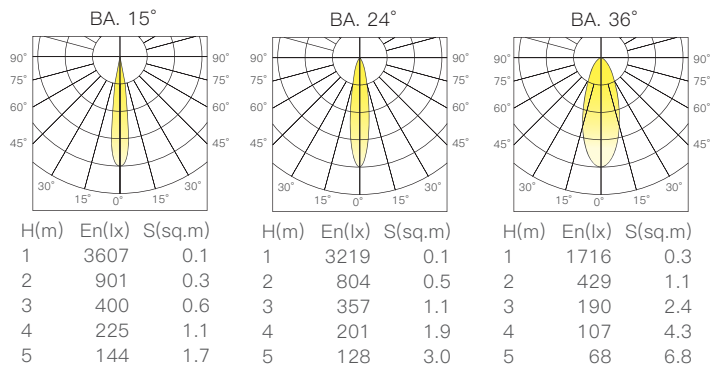

配光曲線圖/Light pattern