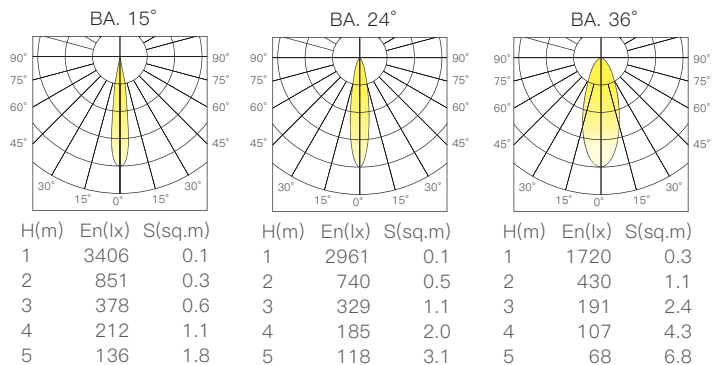

配光曲線圖/Light pattern