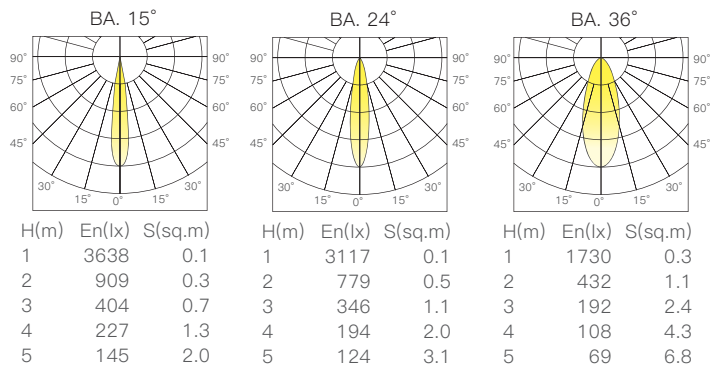

配光曲線圖/Light pattern