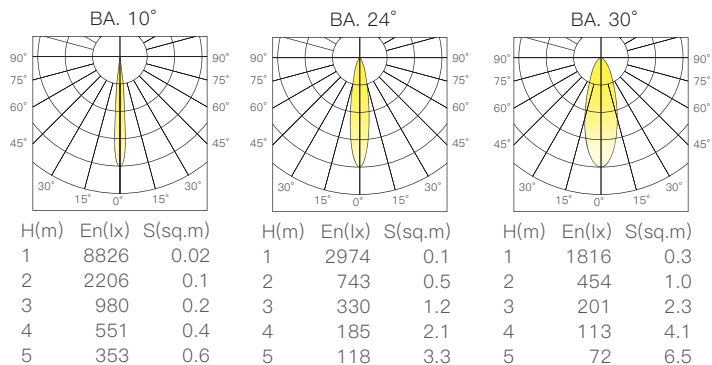

配光曲線圖/Light pattern