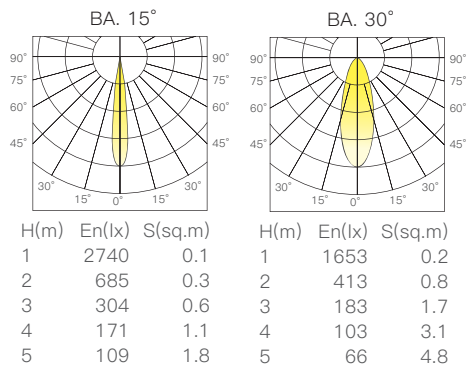

配光曲線圖/Light pattern