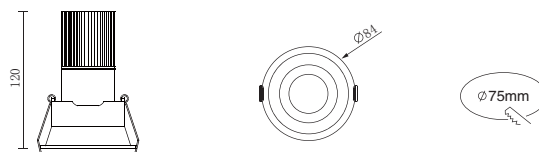

配光曲線圖/Light pattern

光學配件/Optical Accessories

D40-6

Luka Series

- 黑色/Black
- 灰色/Grey
- 白色/White

線圖/Dimensions

調光控制系統/Dimming Control

規格/Technical Specifications