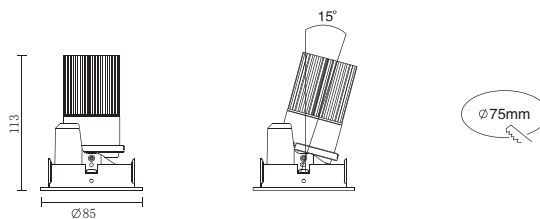

配光曲線圖/Light pattern

光學配件/Optical Accessories

D35-3

Luka Series

- 黑色/Black
- 灰色/Grey
- 白色/White

線圖/Dimensions

調光控制系統/Dimming Control

規格/Technical Specifications