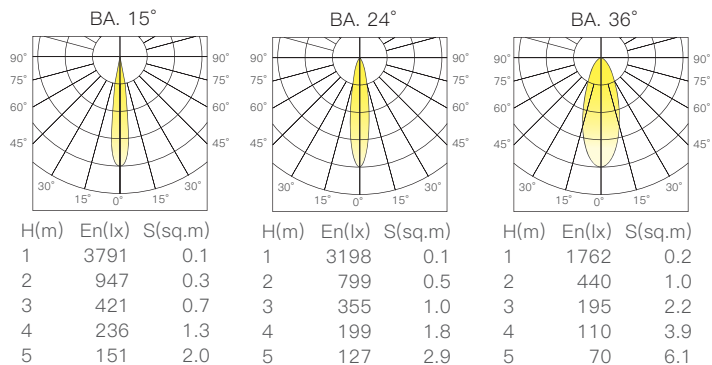

配光曲線圖/Light pattern