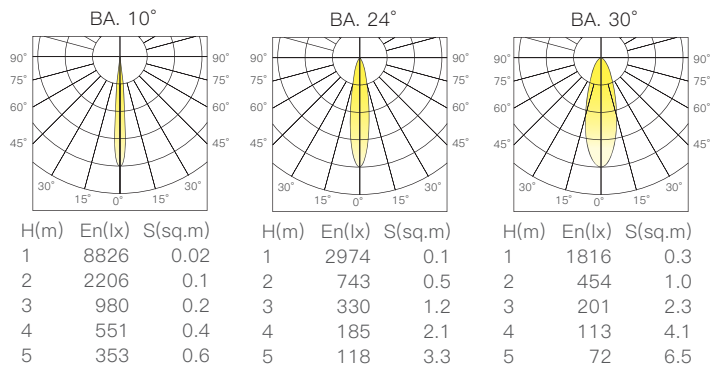

配光曲線圖/Light pattern