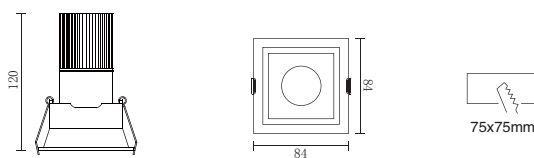

配光曲線圖/Light pattern

光學配件/Optical Accessories

D40-7

Luka Series

- 黑色/Black
- 灰色/Grey
- 白色/White

線圖/Dimensions

調光控制系統/Dimming Control

規格/Technical Specifications