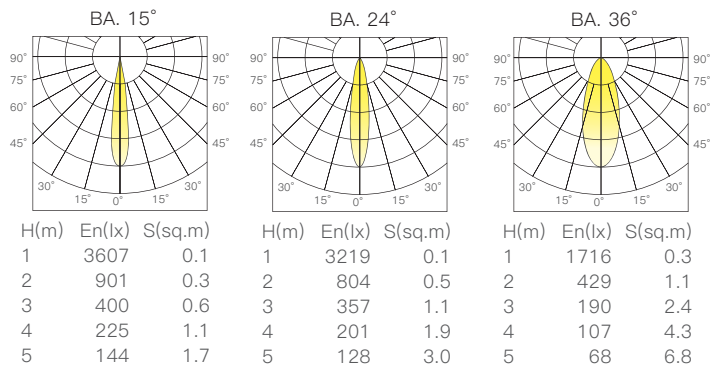

配光曲線圖/Light pattern