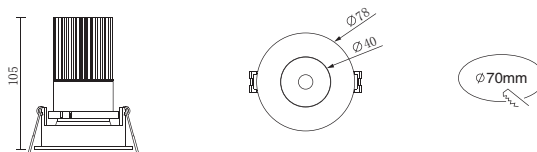

配光曲線圖/Light pattern

光學配件/Optical Accessories

D40-2-A

Luka Series

- 黑色/Black
- 灰色/Grey
- 白色/White

線圖/Dimensions

調光控制系統/Dimming Control

規格/Technical Specifications