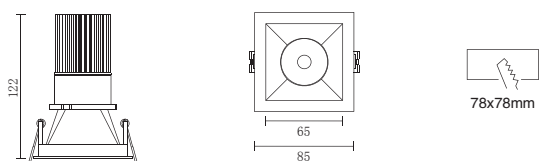

配光曲線圖/Light pattern

光學配件/Optical Accessories

D40-4

Luka Series

- 黑色/Black
- 灰色/Grey
- 白色/White

線圖/Dimensions

調光控制系統/Dimming Control

規格/Technical Specifications