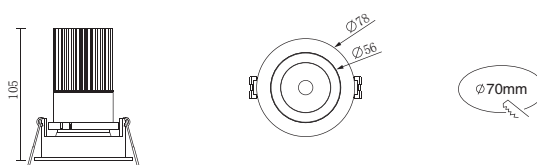

線圖/Dimensions

調光控制系統/Dimming Control

規格/Technical Specifications

輸入電壓:220-240V 50Hz
功率:10W
光通量:660lm
材質:鋁
光束角:10°/24°/30°
顯示指數:≥90
色溫:2700K/3000K/4000K/雙色溫
Input Voltage:220-240V 50Hz
Power:10W
Luminous Flux:660lm
Material:Aluminum
BA.:10°/24°/30°
CRI:≥90
CCT:2700K/3000K/4000K/Tunable