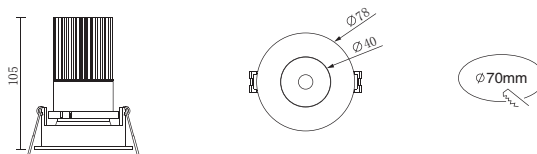

線圖/Dimensions