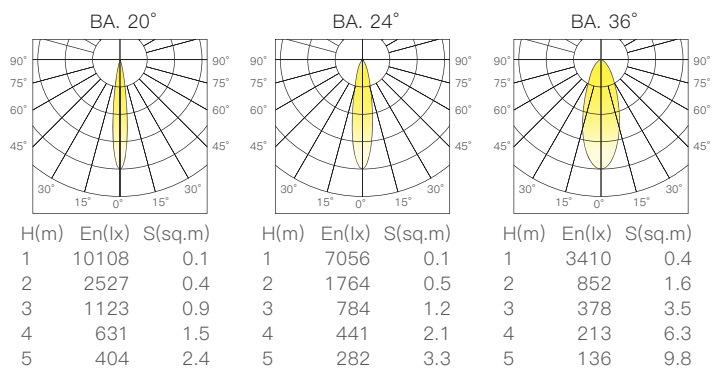

配光曲線圖/Light pattern

D65-1

Visi Series

- 黑色/Black
- 灰色/Grey
- 白色/White

線圖/Dimensions

調光控制系統/Dimming Control

規格/Technical Specifications

輸入電壓:220-240V 50Hz
 功率:24W
 光通量:1500lm
 材質:鋁
 光束角:20°/24°/36°
 顯示指數:≥90
 色溫:2700K/3000K/4000K/雙色溫
 Input Voltage:220-240V 50Hz
 Power:24W
 Luminous Flux:1500lm
 Material:Aluminum
 BA.:20°/24°/36°
 CRI:≥90
 CCT:2700K/3000K/4000K/Tunable

配光曲線圖/Light pattern

D65-2

Visi Series

- 黑色/Black
- 灰色/Grey
- 白色/White

線圖/Dimensions

調光控制系統/Dimming Control

規格/Technical Specifications

輸入電壓:220-240V 50Hz
 功率:33W
 光通量:3000lm
 材質:鋁
 光束角:15°/24°/36°
 顯示指數:≥90
 色溫:2700K/3000K/4000K/雙色溫
 Input Voltage:220-240V 50Hz
 Power:33W
 Luminous Flux:3000lm
 Material:Aluminum
 BA.:15°/24°/36°
 CRI:≥90
 CCT:2700K/3000K/4000K/Tunable