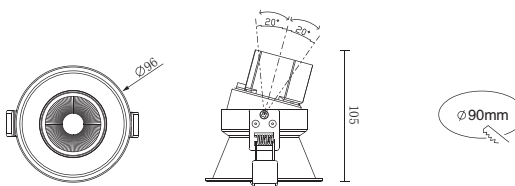

D65

Visi Series

- 黑色/Black
- 灰色/Grey
- 白色/White

線圖/Dimensions

調光控制系統/Dimming Control

規格/Technical Specifications

輸入電壓:220-240V 50Hz
 功率:13W
 光通量:1000lm
 材質:鋁
 光束角:15°/24°/36°
 顯示指數:≥90
 色溫:2700K/3000K/4000K/雙色溫
 Input Voltage:220-240V 50Hz
 Power:13W
 Luminous Flux:1000lm
 Material:Aluminum
 BA.:15°/24°/36°
 CRI:≥90
 CCT:2700K/3000K/4000K/Tunable

配光曲線圖/Light pattern

D65-1

Visi Series

- 黑色/Black
- 灰色/Grey
- 白色/White

線圖/Dimensions

調光控制系統/Dimming Control

規格/Technical Specifications

輸入電壓:220-240V 50Hz
 功率:24W
 光通量:1500lm
 材質:鋁
 光束角:20°/24°/36°
 顯示指數:≥90
 色溫:2700K/3000K/4000K/雙色溫
 Input Voltage:220-240V 50Hz
 Power:24W
 Luminous Flux:1500lm
 Material:Aluminum
 BA.:20°/24°/36°
 CRI:≥90
 CCT:2700K/3000K/4000K/Tunable

配光曲線圖/Light pattern

D65-2

Visi Series

- 黑色/Black
- 灰色/Grey
- 白色/White

線圖/Dimensions

調光控制系統/Dimming Control

規格/Technical Specifications

輸入電壓:220-240V 50Hz
 功率:33W
 光通量:3000lm
 材質:鋁
 光束角:15°/24°/36°
 顯示指數:≥90
 色溫:2700K/3000K/4000K/雙色溫
 Input Voltage:220-240V 50Hz
 Power:33W
 Luminous Flux:3000lm
 Material:Aluminum
 BA.:15°/24°/36°
 CRI:≥90
 CCT:2700K/3000K/4000K/Tunable