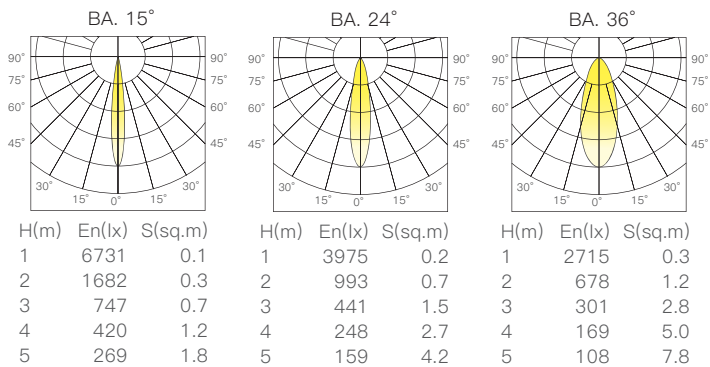

D65

Visi Series

- 黑色/Black
- 灰色/Grey
- 白色/White

線圖/Dimensions

調光控制系統/Dimming Control

規格/Technical Specifications

輸入電壓:220-240V 50Hz
 功率:13W
 光通量:1000lm
 材質:鋁
 光束角:15°/24°/36°
 顯示指數:≥90
 色溫:2700K/3000K/4000K/雙色溫
 Input Voltage:220-240V 50Hz
 Power:13W
 Luminous Flux:1000lm
 Material:Aluminum
 BA.:15°/24°/36°
 CRI:≥90
 CCT:2700K/3000K/4000K/Tunable

配光曲線圖/Light pattern

D65-1

Visi Series

- 黑色/Black
- 灰色/Grey
- 白色/White

線圖/Dimensions

調光控制系統/Dimming Control

規格/Technical Specifications

輸入電壓:220-240V 50Hz
 功率:24W
 光通量:1500lm
 材質:鋁
 光束角:20°/24°/36°
 顯示指數:≥90
 色溫:2700K/3000K/4000K/雙色溫
 Input Voltage:220-240V 50Hz
 Power:24W
 Luminous Flux:1500lm
 Material:Aluminum
 BA.:20°/24°/36°
 CRI:≥90
 CCT:2700K/3000K/4000K/Tunable

配光曲線圖/Light pattern

D65-2

Visi Series

- 黑色/Black
- 灰色/Grey
- 白色/White

線圖/Dimensions

調光控制系統/Dimming Control

規格/Technical Specifications

輸入電壓:220-240V 50Hz
 功率:33W
 光通量:3000lm
 材質:鋁
 光束角:15°/24°/36°
 顯示指數:≥90
 色溫:2700K/3000K/4000K/雙色溫
 Input Voltage:220-240V 50Hz
 Power:33W
 Luminous Flux:3000lm
 Material:Aluminum
 BA.:15°/24°/36°
 CRI:≥90
 CCT:2700K/3000K/4000K/Tunable