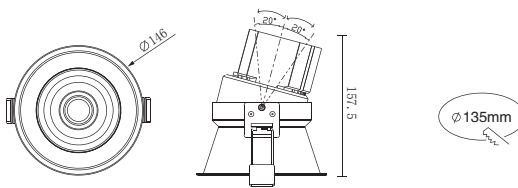

配光曲線圖/Light pattern

D65-1

Visi Series

- 黑色/Black
- 灰色/Grey
- 白色/White

線圖/Dimensions

調光控制系統/Dimming Control

規格/Technical Specifications

輸入電壓:220-240V 50Hz
 功率:24W
 光通量:1500lm
 材質:鋁
 光束角:20°/24°/36°
 顯示指數:≥90
 色溫:2700K/3000K/4000K/雙色溫
 Input Voltage:220-240V 50Hz
 Power:24W
 Luminous Flux:1500lm
 Material:Aluminum
 BA.:20°/24°/36°
 CRI:≥90
 CCT:2700K/3000K/4000K/Tunable

配光曲線圖/Light pattern

D65-2

Visi Series

- 黑色/Black
- 灰色/Grey
- 白色/White

線圖/Dimensions

調光控制系統/Dimming Control

規格/Technical Specifications

輸入電壓:220-240V 50Hz
 功率:33W
 光通量:3000lm
 材質:鋁
 光束角:15°/24°/36°
 顯示指數:≥90
 色溫:2700K/3000K/4000K/雙色溫
 Input Voltage:220-240V 50Hz
 Power:33W
 Luminous Flux:3000lm
 Material:Aluminum
 BA.:15°/24°/36°
 CRI:≥90
 CCT:2700K/3000K/4000K/Tunable