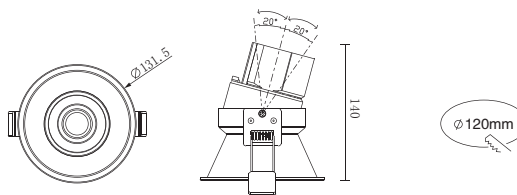

配光曲線圖/Light pattern

D65-1

Visi Series

- 黑色/Black
- 灰色/Grey
- 白色/White

線圖/Dimensions

調光控制系統/Dimming Control

規格/Technical Specifications

輸入電壓:220-240V 50Hz
 功率:24W
 光通量:1500lm
 材質:鋁
 光束角:20°/24°/36°
 顯示指數:≥90
 色溫:2700K/3000K/4000K/雙色溫
 Input Voltage:220-240V 50Hz
 Power:24W
 Luminous Flux:1500lm
 Material:Aluminum
 BA.:20°/24°/36°
 CRI:≥90
 CCT:2700K/3000K/4000K/Tunable

配光曲線圖/Light pattern

D65-2

Visi Series

- 黑色/Black
- 灰色/Grey
- 白色/White

線圖/Dimensions

調光控制系統/Dimming Control

規格/Technical Specifications

輸入電壓:220-240V 50Hz
 功率:33W
 光通量:3000lm
 材質:鋁
 光束角:15°/24°/36°
 顯示指數:≥90
 色溫:2700K/3000K/4000K/雙色溫
 Input Voltage:220-240V 50Hz
 Power:33W
 Luminous Flux:3000lm
 Material:Aluminum
 BA.:15°/24°/36°
 CRI:≥90
 CCT:2700K/3000K/4000K/Tunable