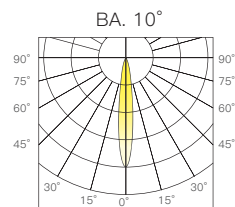

配光曲線圖/Light pattern

S52-1-L Spot Series

- 黑色/Black
- 灰色/Grey
- 白色/White

線圖/Dimensions

調光控制系統/Dimming Control

規格/Technical Specifications

輸入電壓:48V
 功率:10W
 光通量:420lm
 材質:鋁
 光束角:10°
 濾片角度:15°/25°/38°/10x35°/蜂網片
 顯示指數:≥90
 色溫:2700K/3000K/4000K
 Input Voltage:48V
 Power:10W
 Luminous Flux:420lm
 Material:Aluminum
 BA.:10°
 Filter Angle.:15°/25°/38°/10x35°/Honey Comb
 CRI:≥90
 CCT:2700K/3000K/4000K

配光曲線圖/Light pattern

光学配件/Front Ring Color

S52-5-L Spot Series

- 黑色/Black
- 灰色/Grey
- 白色/White

線圖/Dimensions

調光控制系統/Dimming Control

規格/Technical Specifications

輸入電壓:48V
 功率:10W
 光通量:550lm
 材質:鋁
 光束角:10°
 顯示指數:≥90
 色溫:2700/3000K/4000K
 Input Voltage:48V
 Power:10W
 Luminous Flux:550lm
 Material:Aluminum
 BA.:10°
 CRI:≥90
 CCT:2700/3000K/4000K

配光曲線圖/Light pattern

H(m)	En(lx)	S(sq.m)
1	13186	0.0
2	3296	0.1
3	1465	0.1
4	824	0.2
5	527	0.3

S52-6-L Spot Series

- 黑色/Black
- 灰色/Grey
- 白色/White

線圖/Dimensions

調光控制系統/Dimming Control

規格/Technical Specifications