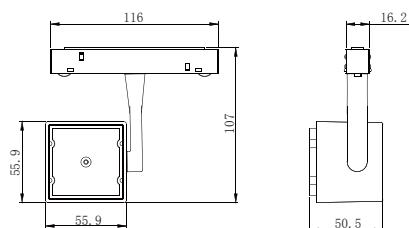

配光曲線圖/Light pattern

S52-L-D Spot series

- 黑色/Black
- 灰色/Grey
- 白色/White

線圖/Dimensions

調光控制系統/Dimming Control

規格/Technical Specifications

輸入電壓:DC48V
 功率:5W*2
 光通量:360lm*2
 材質:鋁
 光束角:15°/24°/36°
 顯示指數:≥90
 色溫:2700K/3000K/4000K
 Input Voltage:DC48V
 Power:5W*2
 Luminous Flux:360lm*2
 Material:Aluminum
 BA.:15°/24°/36°
 CRI:≥90
 CCT:2700K/3000K/4000K

配光曲線圖/Light pattern

S52-1-L Spot Series

- 黑色/Black
- 灰色/Grey
- 白色/White

線圖/Dimensions

調光控制系統/Dimming Control

規格/Technical Specifications

輸入電壓:48V
 功率:10W
 光通量:420lm
 材質:鋁
 光束角:10°
 濾片角度:15°/25°/38°/10x35°/蜂網片
 顯示指數:≥90
 色溫:2700K/3000K/4000K
 Input Voltage:48V
 Power:10W
 Luminous Flux:420lm
 Material:Aluminum
 BA.:10°
 Filter Angle.:15°/25°/38°/10x35°/Honey Comb
 CRI:≥90
 CCT:2700K/3000K/4000K

配光曲線圖/Light pattern

光学配件/Front Ring Color

S52-5-L Spot Series

- 黑色/Black
- 灰色/Grey
- 白色/White

線圖/Dimensions

調光控制系統/Dimming Control

規格/Technical Specifications

輸入電壓:48V
 功率:10W
 光通量:550lm
 材質:鋁
 光束角:10°
 顯示指數:≥90
 色溫:2700/3000K/4000K
 Input Voltage:48V
 Power:10W
 Luminous Flux:550lm
 Material:Aluminum
 BA.:10°
 CRI:≥90
 CCT:2700/3000K/4000K

配光曲線圖/Light pattern

H(m)	En(lx)	S(sq.m)
1	13186	0.0
2	3296	0.1
3	1465	0.1
4	824	0.2
5	527	0.3

S52-6-L Spot Series

- 黑色/Black
- 灰色/Grey
- 白色/White

線圖/Dimensions

調光控制系統/Dimming Control

規格/Technical Specifications