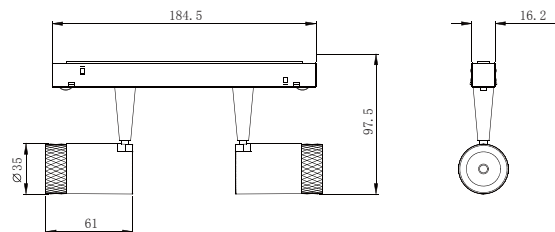

S47-L Spot Series

- 黑色/Black
- 灰色/Grey
- 白色/White

線圖/Dimensions

調光控制系統/Dimming Control

規格/Technical Specifications

輸入電壓:DC48V
 功率:7W
 光通量:460lm
 材質:鋁
 光束角:15°/24°/36°
 顯示指數:≥90
 色溫:2700K/3000K/4000K
 Input Voltage:DC48V
 Power:7W
 Luminous Flux:460lm
 Material:Aluminum
 BA.:15°/24°/36°
 CRI:≥90
 CCT:2700K/3000K/4000K

配光曲線圖/Light pattern

S47-L-D Spot Series

- 黑色/Black
- 灰色/Grey
- 白色/White

線圖/Dimensions

調光控制系統/Dimming Control

規格/Technical Specifications

輸入電壓:DC48V
 功率:7W*2
 光通量:460lm*2
 材質:鋁
 光束角:15°/24°/36°
 顯示指數:≥90
 色溫:2700K/3000K/4000K
 Input Voltage:DC48V
 Power:7W*2
 Luminous Flux:460lm*2
 Material:Aluminum
 BA.:15°/24°/36°
 CRI:≥90
 CCT:2700K/3000K/4000K

配光曲線圖/Light pattern

S47-2-L Spot Series

- 黑色/Black
- 灰色/Grey
- 白色/White

線圖/Dimensions

調光控制系統/Dimming Control

規格/Technical Specifications

輸入電壓:DC48V
 功率:11W
 光通量:850lm
 材質:鋁
 光束角:15°/24°/36°
 顯示指數:≥90
 色溫:2700K/3000K/4000K/雙色溫
 Input Voltage:DC48V
 Power:11W
 Luminous Flux:850lm
 Material:Aluminum
 BA.:15°/24°/36°
 CRI:≥90
 CCT:2700K/3000K/4000K/Tunable

配光曲線圖/Light pattern

S52-L-D Spot series

- 黑色/Black
- 灰色/Grey
- 白色/White

線圖/Dimensions

調光控制系統/Dimming Control

規格/Technical Specifications

輸入電壓:DC48V
 功率:5W*2
 光通量:360lm*2
 材質:鋁
 光束角:15°/24°/36°
 顯示指數:≥90
 色溫:2700K/3000K/4000K
 Input Voltage:DC48V
 Power:5W*2
 Luminous Flux:360lm*2
 Material:Aluminum
 BA.:15°/24°/36°
 CRI:≥90
 CCT:2700K/3000K/4000K