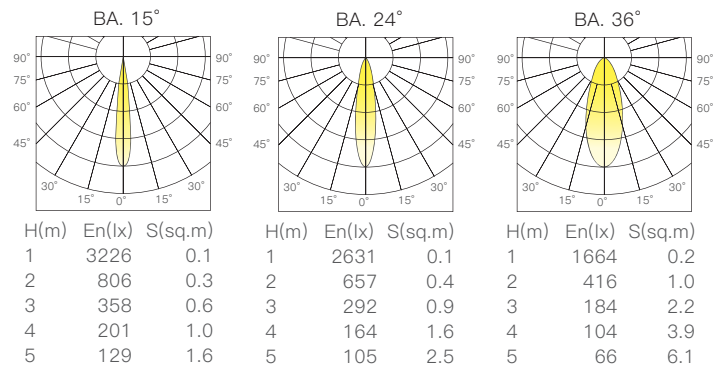

S47-L Spot Series

- 黑色/Black
- 灰色/Grey
- 白色/White

線圖/Dimensions

調光控制系統/Dimming Control

規格/Technical Specifications

輸入電壓:DC48V
 功率:7W
 光通量:460lm
 材質:鋁
 光束角:15°/24°/36°
 顯示指數:≥90
 色溫:2700K/3000K/4000K
 Input Voltage:DC48V
 Power:7W
 Luminous Flux:460lm
 Material:Aluminum
 BA.:15°/24°/36°
 CRI:≥90
 CCT:2700K/3000K/4000K

配光曲線圖/Light pattern

S47-L-D Spot Series

- 黑色/Black
- 灰色/Grey
- 白色/White

線圖/Dimensions

調光控制系統/Dimming Control

規格/Technical Specifications

輸入電壓:DC48V
 功率:7W*2
 光通量:460lm*2
 材質:鋁
 光束角:15°/24°/36°
 顯示指數:≥90
 色溫:2700K/3000K/4000K
 Input Voltage:DC48V
 Power:7W*2
 Luminous Flux:460lm*2
 Material:Aluminum
 BA.:15°/24°/36°
 CRI:≥90
 CCT:2700K/3000K/4000K

配光曲線圖/Light pattern

S47-2-L Spot Series

- 黑色/Black
- 灰色/Grey
- 白色/White

線圖/Dimensions

調光控制系統/Dimming Control

規格/Technical Specifications

輸入電壓:DC48V
 功率:11W
 光通量:850lm
 材質:鋁
 光束角:15°/24°/36°
 顯示指數:≥90
 色溫:2700K/3000K/4000K/雙色溫
 Input Voltage:DC48V
 Power:11W
 Luminous Flux:850lm
 Material:Aluminum
 BA.:15°/24°/36°
 CRI:≥90
 CCT:2700K/3000K/4000K/Tunable

配光曲線圖/Light pattern

S52-L Spot series

- 黑色/Black
- 灰色/Grey
- 白色/White

線圖/Dimensions

調光控制系統/Dimming Control

規格/Technical Specifications

輸入電壓:DC48V
 功率:5W
 光通量:360lm
 材質:鋁
 光束角:15°/24°/36°
 顯示指數:≥90
 色溫:2700K/3000K/4000K
 Input Voltage:DC48V
 Power:5W
 Luminous Flux:360lm
 Material:Aluminum
 BA.:15°/24°/36°
 CRI:≥90
 CCT:2700K/3000K/4000K