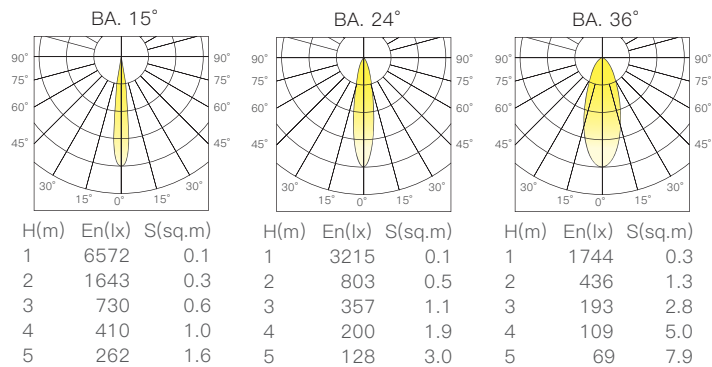

配光曲線圖/Light pattern

S47-L-D Spot Series

- 黑色/Black
- 灰色/Grey
- 白色/White

線圖/Dimensions

調光控制系統/Dimming Control

規格/Technical Specifications

輸入電壓:DC48V
 功率:7W*2
 光通量:460lm*2
 材質:鋁
 光束角:15°/24°/36°
 顯示指數:≥90
 色溫:2700K/3000K/4000K
 Input Voltage:DC48V
 Power:7W*2
 Luminous Flux:460lm*2
 Material:Aluminum
 BA.:15°/24°/36°
 CRI:≥90
 CCT:2700K/3000K/4000K

配光曲線圖/Light pattern

S47-2-L Spot Series

- 黑色/Black
- 灰色/Grey
- 白色/White

線圖/Dimensions

調光控制系統/Dimming Control

規格/Technical Specifications

輸入電壓:DC48V
 功率:11W
 光通量:850lm
 材質:鋁
 光束角:15°/24°/36°
 顯示指數:≥90
 色溫:2700K/3000K/4000K/雙色溫
 Input Voltage:DC48V
 Power:11W
 Luminous Flux:850lm
 Material:Aluminum
 BA.:15°/24°/36°
 CRI:≥90
 CCT:2700K/3000K/4000K/Tunable

配光曲線圖/Light pattern

S47-3-L Spot Series

- 黑色/Black
- 灰色/Grey
- 白色/White

線圖/Dimensions

調光控制系統/Dimming Control

規格/Technical Specifications

輸入電壓:DC48V
 功率:11W
 光通量:850lm
 材質:鋁
 光束角:15°/24°/36°
 顯示指數:≥90
 色溫:2700K/3000K/4000K/雙色溫
 Input Voltage:DC48V
 Power:11W
 Luminous Flux:850lm
 Material:Aluminum
 BA.:15°/24°/36°
 CRI:≥90
 CCT:2700K/3000K/4000K/Tunable

配光曲線圖/Light pattern

S52-L Spot series

- 黑色/Black
- 灰色/Grey
- 白色/White

線圖/Dimensions

調光控制系統/Dimming Control

規格/Technical Specifications

輸入電壓:DC48V
 功率:5W
 光通量:360lm
 材質:鋁
 光束角:15°/24°/36°
 顯示指數:≥90
 色溫:2700K/3000K/4000K
 Input Voltage:DC48V
 Power:5W
 Luminous Flux:360lm
 Material:Aluminum
 BA.:15°/24°/36°
 CRI:≥90
 CCT:2700K/3000K/4000K