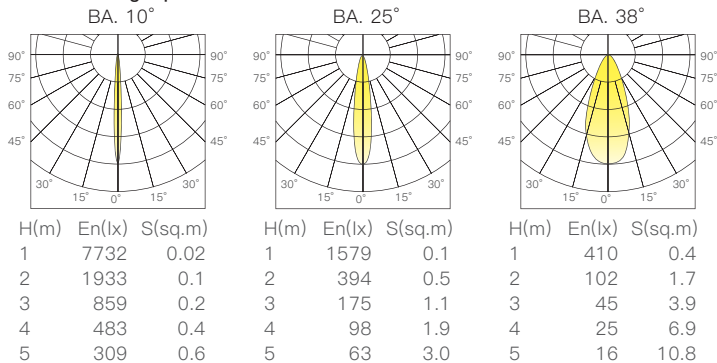

配光曲線圖/Light pattern

S52-L-D Spot series

- 黑色/Black
- 灰色/Grey
- 白色/White

線圖/Dimensions

調光控制系統/Dimming Control

規格/Technical Specifications

輸入電壓:DC48V
 功率:5W*2
 光通量:360lm*2
 材質:鋁
 光束角:15°/24°/36°
 顯示指數:≥90
 色溫:2700K/3000K/4000K
 Input Voltage:DC48V
 Power:5W*2
 Luminous Flux:360lm*2
 Material:Aluminum
 BA.:15°/24°/36°
 CRI:≥90
 CCT:2700K/3000K/4000K

配光曲線圖/Light pattern

S52-1-L Spot Series

- 黑色/Black
- 灰色/Grey
- 白色/White

線圖/Dimensions

調光控制系統/Dimming Control

規格/Technical Specifications

輸入電壓:48V
 功率:10W
 光通量:420lm
 材質:鋁
 光束角:10°
 濾片角度:15°/25°/38°/10x35°/蜂網片
 顯示指數:≥90
 色溫:2700K/3000K/4000K
 Input Voltage:48V
 Power:10W
 Luminous Flux:420lm
 Material:Aluminum
 BA.:10°
 Filter Angle.:15°/25°/38°/10x35°/Honey Comb
 CRI:≥90
 CCT:2700K/3000K/4000K

配光曲線圖/Light pattern

光学配件/Front Ring Color

S52-5-L Spot Series

- 黑色/Black
- 灰色/Grey
- 白色/White

線圖/Dimensions

調光控制系統/Dimming Control

規格/Technical Specifications

輸入電壓:48V
 功率:10W
 光通量:550lm
 材質:鋁
 光束角:10°
 顯示指數:≥90
 色溫:2700/3000K/4000K
 Input Voltage:48V
 Power:10W
 Luminous Flux:550lm
 Material:Aluminum
 BA.:10°
 CRI:≥90
 CCT:2700/3000K/4000K