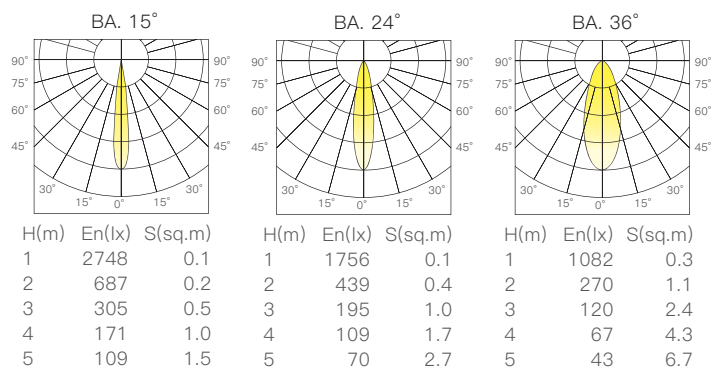

配光曲線圖/Light pattern

S47-L-D Spot Series

- 黑色/Black
- 灰色/Grey
- 白色/White

線圖/Dimensions

調光控制系統/Dimming Control

規格/Technical Specifications

輸入電壓:DC48V
 功率:7W*2
 光通量:460lm*2
 材質:鋁
 光束角:15°/24°/36°
 顯示指數:≥90
 色溫:2700K/3000K/4000K
 Input Voltage:DC48V
 Power:7W*2
 Luminous Flux:460lm*2
 Material:Aluminum
 BA.:15°/24°/36°
 CRI:≥90
 CCT:2700K/3000K/4000K

配光曲線圖/Light pattern

S52-L Spot series

- 黑色/Black
- 灰色/Grey
- 白色/White

線圖/Dimensions

調光控制系統/Dimming Control

規格/Technical Specifications

輸入電壓:DC48V
 功率:5W
 光通量:360lm
 材質:鋁
 光束角:15°/24°/36°
 顯示指數:≥90
 色溫:2700K/3000K/4000K
 Input Voltage:DC48V
 Power:5W
 Luminous Flux:360lm
 Material:Aluminum
 BA.:15°/24°/36°
 CRI:≥90
 CCT:2700K/3000K/4000K

配光曲線圖/Light pattern

S52-L-D Spot series

- 黑色/Black
- 灰色/Grey
- 白色/White

線圖/Dimensions

調光控制系統/Dimming Control

規格/Technical Specifications

輸入電壓:DC48V
 功率:5W*2
 光通量:360lm*2
 材質:鋁
 光束角:15°/24°/36°
 顯示指數:≥90
 色溫:2700K/3000K/4000K
 Input Voltage:DC48V
 Power:5W*2
 Luminous Flux:360lm*2
 Material:Aluminum
 BA.:15°/24°/36°
 CRI:≥90
 CCT:2700K/3000K/4000K

配光曲線圖/Light pattern

S52-1-L Spot Series

- 黑色/Black
- 灰色/Grey
- 白色/White

線圖/Dimensions

調光控制系統/Dimming Control

規格/Technical Specifications

輸入電壓:48V
 功率:10W
 光通量:420lm
 材質:鋁
 光束角:10°
 濾片角度:15°/25°/38°/10x35°/蜂網片
 顯示指數:≥90
 色溫:2700K/3000K/4000K
 Input Voltage:48V
 Power:10W
 Luminous Flux:420lm
 Material:Aluminum
 BA.:10°
 Filter Angle.:15°/25°/38°/10x35°/Honey Comb
 CRI:≥90
 CCT:2700K/3000K/4000K