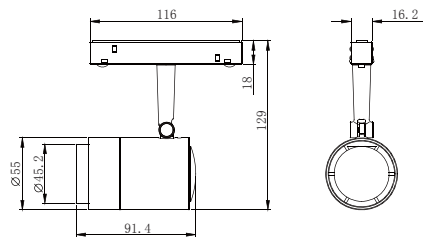

配光曲線圖/Light pattern

S58-L Spot Series

- 黑色/Black
- 灰色/Grey
- 白色/White

線圖/Dimensions

調光控制系統/Dimming Control

規格/Technical Specifications

輸入電壓:DC48V
 功率:12W
 光通量:700lm
 材質:鋁
 光束角:17°-45°
 顯示指數:≥90
 色溫:2700K/3000K/4000K/雙色溫
 Input Voltage:DC48V
 Power:12W
 Luminous Flux:700lm
 Material:Aluminum
 BA.:17°-45°
 CRI:≥90
 CCT:2700K/3000K/4000K/Tunable

配光曲線圖/Light pattern

S59-L**Beam shaper series**

- 黑色/Black
- 灰色/Grey
- 白色/White

線圖/Dimensions**調光控制系統/Dimming Control****規格/Technical Specifications**

輸入電壓:DC48V
 功率:12W
 光通量:750lm
 材質:鋁
 光束角:24°/36°
 顯示指數:≥90
 色溫:2700K/3000K/4000K/雙色溫
 Input Voltage:DC48V
 Power:12W
 Luminous Flux:750lm
 Material:Aluminum
 BA.:24°/36°
 CRI:≥90
 CCT:2700K/3000K/4000K/Tunable