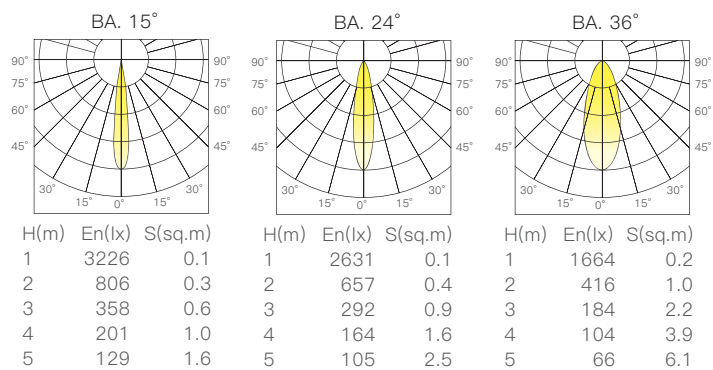

S47-L Spot Series

- 黑色/Black
- 灰色/Grey
- 白色/White

線圖/Dimensions

調光控制系統/Dimming Control

規格/Technical Specifications

輸入電壓:DC48V
 功率:7W
 光通量:460lm
 材質:鋁
 光束角:15°/24°/36°
 顯示指數:≥90
 色溫:2700K/3000K/4000K
 Input Voltage:DC48V
 Power:7W
 Luminous Flux:460lm
 Material:Aluminum
 BA.:15°/24°/36°
 CRI:≥90
 CCT:2700K/3000K/4000K

配光曲線圖/Light pattern

S47-L-D Spot Series

- 黑色/Black
- 灰色/Grey
- 白色/White

線圖/Dimensions

調光控制系統/Dimming Control

規格/Technical Specifications

輸入電壓:DC48V
 功率:7W*2
 光通量:460lm*2
 材質:鋁
 光束角:15°/24°/36°
 顯示指數:≥90
 色溫:2700K/3000K/4000K
 Input Voltage:DC48V
 Power:7W*2
 Luminous Flux:460lm*2
 Material:Aluminum
 BA.:15°/24°/36°
 CRI:≥90
 CCT:2700K/3000K/4000K

配光曲線圖/Light pattern

S52-L Spot series

- 黑色/Black
- 灰色/Grey
- 白色/White

線圖/Dimensions

調光控制系統/Dimming Control

規格/Technical Specifications

輸入電壓:DC48V
 功率:5W
 光通量:360lm
 材質:鋁
 光束角:15°/24°/36°
 顯示指數:≥90
 色溫:2700K/3000K/4000K
 Input Voltage:DC48V
 Power:5W
 Luminous Flux:360lm
 Material:Aluminum
 BA.:15°/24°/36°
 CRI:≥90
 CCT:2700K/3000K/4000K

配光曲線圖/Light pattern

S52-L-D Spot series

- 黑色/Black
- 灰色/Grey
- 白色/White

線圖/Dimensions

調光控制系統/Dimming Control

規格/Technical Specifications

輸入電壓:DC48V
 功率:5W*2
 光通量:360lm*2
 材質:鋁
 光束角:15°/24°/36°
 顯示指數:≥90
 色溫:2700K/3000K/4000K
 Input Voltage:DC48V
 Power:5W*2
 Luminous Flux:360lm*2
 Material:Aluminum
 BA.:15°/24°/36°
 CRI:≥90
 CCT:2700K/3000K/4000K