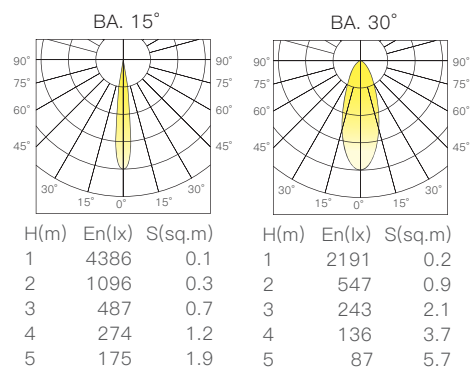

配光曲線圖/Light pattern

S52-1-L Spot Series

- 黑色/Black
- 灰色/Grey
- 白色/White

線圖/Dimensions

調光控制系統/Dimming Control

規格/Technical Specifications

輸入電壓:48V
 功率:10W
 光通量:420lm
 材質:鋁
 光束角:10°
 濾片角度:15°/25°/38°/10x35°/蜂網片
 顯示指數:≥90
 色溫:2700K/3000K/4000K
 Input Voltage:48V
 Power:10W
 Luminous Flux:420lm
 Material:Aluminum
 BA.:10°
 Filter Angle.:15°/25°/38°/10x35°/Honey Comb
 CRI:≥90
 CCT:2700K/3000K/4000K

輸入電壓:48V
 功率:9W
 光通量:660lm
 材質:鋁
 光束角:24°/55°
 顯示指數:≥90
 色溫:2700/3000K/4000K
 Input Voltage:48V
 Power:9W
 Luminous Flux:660lm
 Material:Aluminum
 BA.:24°/55°
 CRI:≥90
 CCT:2700/3000K/4000K

配光曲線圖/Light pattern

S53-1-L Spot Series

- 黑色/Black
- 灰色/Grey
- 白色/White

線圖/Dimensions

調光控制系統/Dimming Control

規格/Technical Specifications

輸入電壓:DC48V
 功率:12W
 光通量:650lm
 材質:鋁
 光束角:15°/30°
 顯示指數:≥90
 色溫:2700K/3000K/4000K/雙色溫
 Input Voltage:DC48V
 Power:12W
 Luminous Flux:650lm
 Material:Aluminum
 BA.:15°/30°
 CRI:≥90
 CCT:2700K/3000K/4000K/Tunable

配光曲線圖/Light pattern

S58-L Spot Series

- 黑色/Black
- 灰色/Grey
- 白色/White

線圖/Dimensions

調光控制系統/Dimming Control

規格/Technical Specifications

輸入電壓:DC48V
 功率:12W
 光通量:700lm
 材質:鋁
 光束角:17°-45°
 顯示指數:≥90
 色溫:2700K/3000K/4000K/雙色溫
 Input Voltage:DC48V
 Power:12W
 Luminous Flux:700lm
 Material:Aluminum
 BA.:17°-45°
 CRI:≥90
 CCT:2700K/3000K/4000K/Tunable