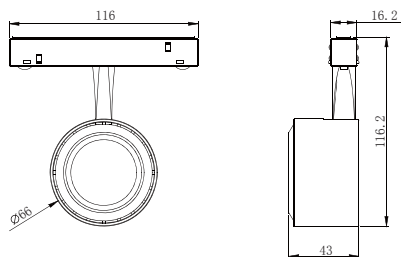

配光曲線圖/Light pattern

光学配件/Front Ring Color

S52-5-L Spot Series

- 黑色/Black
- 灰色/Grey
- 白色/White

線圖/Dimensions

調光控制系統/Dimming Control

規格/Technical Specifications

輸入電壓:48V
 功率:10W
 光通量:550lm
 材質:鋁
 光束角:10°
 顯示指數:≥90
 色溫:2700/3000K/4000K
 Input Voltage:48V
 Power:10W
 Luminous Flux:550lm
 Material:Aluminum
 BA.:10°
 CRI:≥90
 CCT:2700/3000K/4000K

輸入電壓:48V
 功率:9W
 光通量:660lm
 材質:鋁
 光束角:24°/55°
 顯示指數:≥90
 色溫:2700/3000K/4000K
 Input Voltage:48V
 Power:9W
 Luminous Flux:660lm
 Material:Aluminum
 BA.:24°/55°
 CRI:≥90
 CCT:2700/3000K/4000K

配光曲線圖/Light pattern

S53-1-L Spot Series

- 黑色/Black
- 灰色/Grey
- 白色/White

線圖/Dimensions

調光控制系統/Dimming Control

規格/Technical Specifications

輸入電壓:DC48V
 功率:12W
 光通量:650lm
 材質:鋁
 光束角:15°/30°
 顯示指數:≥90
 色溫:2700K/3000K/4000K/雙色溫
 Input Voltage:DC48V
 Power:12W
 Luminous Flux:650lm
 Material:Aluminum
 BA.:15°/30°
 CRI:≥90
 CCT:2700K/3000K/4000K/Tunable

配光曲線圖/Light pattern

S58-L Spot Series

- 黑色/Black
- 灰色/Grey
- 白色/White

線圖/Dimensions

調光控制系統/Dimming Control

規格/Technical Specifications

輸入電壓:DC48V
 功率:12W
 光通量:700lm
 材質:鋁
 光束角:17°-45°
 顯示指數:≥90
 色溫:2700K/3000K/4000K/雙色溫
 Input Voltage:DC48V
 Power:12W
 Luminous Flux:700lm
 Material:Aluminum
 BA.:17°-45°
 CRI:≥90
 CCT:2700K/3000K/4000K/Tunable