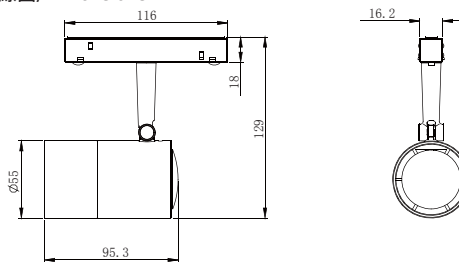

配光曲線圖/Light pattern

S58-L Spot Series

- 黑色/Black
- 灰色/Grey
- 白色/White

線圖/Dimensions

調光控制系統/Dimming Control

規格/Technical Specifications

輸入電壓:DC48V
 功率:12W
 光通量:700lm
 材質:鋁
 光束角:17°-45°
 顯示指數:≥90
 色溫:2700K/3000K/4000K/雙色溫
 Input Voltage:DC48V
 Power:12W
 Luminous Flux:700lm
 Material:Aluminum
 BA.:17°-45°
 CRI:≥90
 CCT:2700K/3000K/4000K/Tunable

配光曲線圖/Light pattern

S59-L**Beam shaper series**

- 黑色/Black
- 灰色/Grey
- 白色/White

線圖/Dimensions**調光控制系統/Dimming Control****規格/Technical Specifications**

輸入電壓:DC48V
 功率:12W
 光通量:750lm
 材質:鋁
 光束角:24°/36°
 顯示指數:≥90
 色溫:2700K/3000K/4000K/雙色溫
 Input Voltage:DC48V
 Power:12W
 Luminous Flux:750lm
 Material:Aluminum
 BA.:24°/36°
 CRI:≥90
 CCT:2700K/3000K/4000K/Tunable