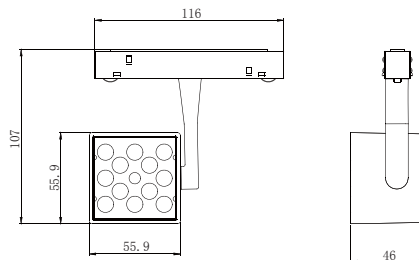

配光曲線圖/Light pattern

S52-1-L Spot Series

- 黑色/Black
- 灰色/Grey
- 白色/White

線圖/Dimensions

調光控制系統/Dimming Control

規格/Technical Specifications

輸入電壓:48V
 功率:10W
 光通量:420lm
 材質:鋁
 光束角:10°
 濾片角度:15°/25°/38°/10x35°/蜂網片
 顯示指數:≥90
 色溫:2700K/3000K/4000K
 Input Voltage:48V
 Power:10W
 Luminous Flux:420lm
 Material:Aluminum
 BA.:10°
 Filter Angle.:15°/25°/38°/10x35°/Honey Comb
 CRI:≥90
 CCT:2700K/3000K/4000K

配光曲線圖/Light pattern

光学配件/Front Ring Color

S52-5-L Spot Series

- 黑色/Black
- 灰色/Grey
- 白色/White

線圖/Dimensions

調光控制系統/Dimming Control

規格/Technical Specifications

輸入電壓:48V
 功率:10W
 光通量:550lm
 材質:鋁
 光束角:10°
 顯示指數:≥90
 色溫:2700/3000K/4000K
 Input Voltage:48V
 Power:10W
 Luminous Flux:550lm
 Material:Aluminum
 BA.:10°
 CRI:≥90
 CCT:2700/3000K/4000K

配光曲線圖/Light pattern

H(m)	En(lx)	S(sq.m)
1	13186	0.0
2	3296	0.1
3	1465	0.1
4	824	0.2
5	527	0.3

S52-6-L Spot Series

- 黑色/Black
- 灰色/Grey
- 白色/White

線圖/Dimensions

調光控制系統/Dimming Control

規格/Technical Specifications