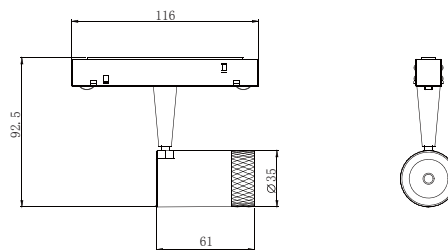

S47-L Spot Series

- 黑色/Black
- 灰色/Grey
- 白色/White

線圖/Dimensions

調光控制系統/Dimming Control

規格/Technical Specifications

輸入電壓:DC48V
 功率:7W
 光通量:460lm
 材質:鋁
 光束角:15°/24°/36°
 顯示指數:≥90
 色溫:2700K/3000K/4000K
 Input Voltage:DC48V
 Power:7W
 Luminous Flux:460lm
 Material:Aluminum
 BA.:15°/24°/36°
 CRI:≥90
 CCT:2700K/3000K/4000K

配光曲線圖/Light pattern

S47-L-D Spot Series

- 黑色/Black
- 灰色/Grey
- 白色/White

線圖/Dimensions

調光控制系統/Dimming Control

規格/Technical Specifications

輸入電壓:DC48V
 功率:7W*2
 光通量:460lm*2
 材質:鋁
 光束角:15°/24°/36°
 顯示指數:≥90
 色溫:2700K/3000K/4000K
 Input Voltage:DC48V
 Power:7W*2
 Luminous Flux:460lm*2
 Material:Aluminum
 BA.:15°/24°/36°
 CRI:≥90
 CCT:2700K/3000K/4000K