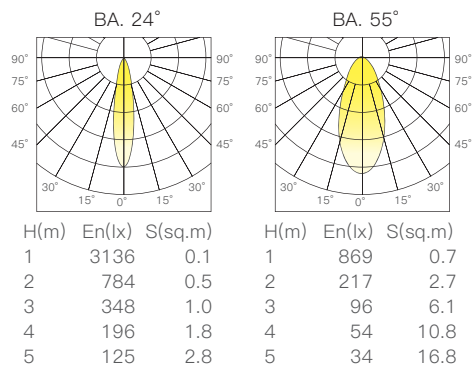

配光曲線圖/Light pattern

S52-1-L Spot Series

- 黑色/Black
- 灰色/Grey
- 白色/White

線圖/Dimensions

調光控制系統/Dimming Control

規格/Technical Specifications

輸入電壓:48V
 功率:10W
 光通量:420lm
 材質:鋁
 光束角:10°
 濾片角度:15°/25°/38°/10x35°/蜂網片
 顯示指數:≥90
 色溫:2700K/3000K/4000K
 Input Voltage:48V
 Power:10W
 Luminous Flux:420lm
 Material:Aluminum
 BA.:10°
 Filter Angle.:15°/25°/38°/10x35°/Honey Comb
 CRI:≥90
 CCT:2700K/3000K/4000K

配光曲線圖/Light pattern

光学配件/Front Ring Color

S52-5-L Spot Series

- 黑色/Black
- 灰色/Grey
- 白色/White

線圖/Dimensions

調光控制系統/Dimming Control

規格/Technical Specifications

輸入電壓:48V
 功率:10W
 光通量:550lm
 材質:鋁
 光束角:10°
 顯示指數:≥90
 色溫:2700/3000K/4000K
 Input Voltage:48V
 Power:10W
 Luminous Flux:550lm
 Material:Aluminum
 BA.:10°
 CRI:≥90
 CCT:2700/3000K/4000K

配光曲線圖/Light pattern

H(m)	En(lx)	S(sq.m)
1	13186	0.0
2	3296	0.1
3	1465	0.1
4	824	0.2
5	527	0.3

S52-6-L Spot Series

- 黑色/Black
- 灰色/Grey
- 白色/White

線圖/Dimensions

調光控制系統/Dimming Control

規格/Technical Specifications

輸入電壓:48V
 功率:9W
 光通量:660lm
 材質:鋁
 光束角:24°/55°
 顯示指數:≥90
 色溫:2700/3000K/4000K
 Input Voltage:48V
 Power:9W
 Luminous Flux:660lm
 Material:Aluminum
 BA.:24°/55°
 CRI:≥90
 CCT:2700/3000K/4000K

配光曲線圖/Light pattern