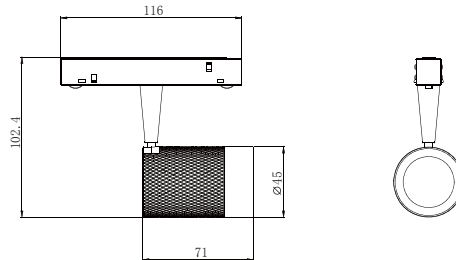

配光曲線圖/Light pattern

S47-2-L Spot Series

- 黑色/Black
- 灰色/Grey
- 白色/White

線圖/Dimensions

調光控制系統/Dimming Control

規格/Technical Specifications

輸入電壓:DC48V
 功率:11W
 光通量:850lm
 材質:鋁
 光束角:15°/24°/36°
 顯示指數:≥90
 色溫:2700K/3000K/4000K/雙色溫
 Input Voltage:DC48V
 Power:11W
 Luminous Flux:850lm
 Material:Aluminum
 BA.:15°/24°/36°
 CRI:≥90
 CCT:2700K/3000K/4000K/Tunable

配光曲線圖/Light pattern

S47-3-L Spot Series

- 黑色/Black
- 灰色/Grey
- 白色/White

線圖/Dimensions

調光控制系統/Dimming Control

規格/Technical Specifications

輸入電壓:DC48V
 功率:11W
 光通量:850lm
 材質:鋁
 光束角:15°/24°/36°
 顯示指數:≥90
 色溫:2700K/3000K/4000K/雙色溫
 Input Voltage:DC48V
 Power:11W
 Luminous Flux:850lm
 Material:Aluminum
 BA.:15°/24°/36°
 CRI:≥90
 CCT:2700K/3000K/4000K/Tunable

配光曲線圖/Light pattern

S52-L Spot series

- 黑色/Black
- 灰色/Grey
- 白色/White

線圖/Dimensions

調光控制系統/Dimming Control

規格/Technical Specifications

輸入電壓:DC48V
 功率:5W
 光通量:360lm
 材質:鋁
 光束角:15°/24°/36°
 顯示指數:≥90
 色溫:2700K/3000K/4000K
 Input Voltage:DC48V
 Power:5W
 Luminous Flux:360lm
 Material:Aluminum
 BA.:15°/24°/36°
 CRI:≥90
 CCT:2700K/3000K/4000K

配光曲線圖/Light pattern

S52-L-D Spot series

- 黑色/Black
- 灰色/Grey
- 白色/White

線圖/Dimensions

調光控制系統/Dimming Control

規格/Technical Specifications

輸入電壓:DC48V
 功率:5W*2
 光通量:360lm*2
 材質:鋁
 光束角:15°/24°/36°
 顯示指數:≥90
 色溫:2700K/3000K/4000K
 Input Voltage:DC48V
 Power:5W*2
 Luminous Flux:360lm*2
 Material:Aluminum
 BA.:15°/24°/36°
 CRI:≥90
 CCT:2700K/3000K/4000K