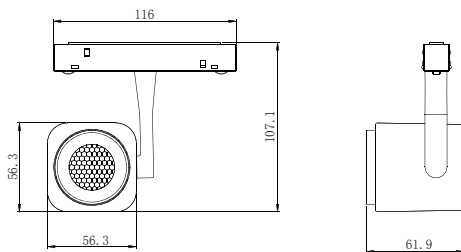

配光曲線圖/Light pattern

S52-L Spot series

- 黑色/Black
- 灰色/Grey
- 白色/White

線圖/Dimensions

調光控制系統/Dimming Control

規格/Technical Specifications

輸入電壓:DC48V
 功率:5W
 光通量:360lm
 材質:鋁
 光束角:15°/24°/36°
 顯示指數:≥90
 色溫:2700K/3000K/4000K
 Input Voltage:DC48V
 Power:5W
 Luminous Flux:360lm
 Material:Aluminum
 BA.:15°/24°/36°
 CRI:≥90
 CCT:2700K/3000K/4000K

配光曲線圖/Light pattern

S52-L-D Spot series

- 黑色/Black
- 灰色/Grey
- 白色/White

線圖/Dimensions

調光控制系統/Dimming Control

規格/Technical Specifications

輸入電壓:DC48V
 功率:5W*2
 光通量:360lm*2
 材質:鋁
 光束角:15°/24°/36°
 顯示指數:≥90
 色溫:2700K/3000K/4000K
 Input Voltage:DC48V
 Power:5W*2
 Luminous Flux:360lm*2
 Material:Aluminum
 BA.:15°/24°/36°
 CRI:≥90
 CCT:2700K/3000K/4000K

配光曲線圖/Light pattern

S52-1-L Spot Series

- 黑色/Black
- 灰色/Grey
- 白色/White

線圖/Dimensions

調光控制系統/Dimming Control

規格/Technical Specifications

輸入電壓:48V
 功率:10W
 光通量:420lm
 材質:鋁
 光束角:10°
 濾片角度:15°/25°/38°/10x35°/蜂網片
 顯示指數:≥90
 色溫:2700K/3000K/4000K
 Input Voltage:48V
 Power:10W
 Luminous Flux:420lm
 Material:Aluminum
 BA.:10°
 Filter Angle.:15°/25°/38°/10x35°/Honey Comb
 CRI:≥90
 CCT:2700K/3000K/4000K

配光曲線圖/Light pattern

光学配件/Front Ring Color

S52-5-L Spot Series

- 黑色/Black
- 灰色/Grey
- 白色/White

線圖/Dimensions

調光控制系統/Dimming Control

規格/Technical Specifications

輸入電壓:48V
 功率:10W
 光通量:550lm
 材質:鋁
 光束角:10°
 顯示指數:≥90
 色溫:2700/3000K/4000K
 Input Voltage:48V
 Power:10W
 Luminous Flux:550lm
 Material:Aluminum
 BA.:10°
 CRI:≥90
 CCT:2700/3000K/4000K