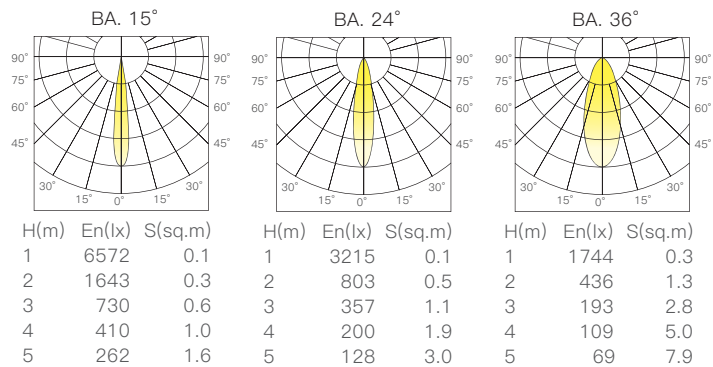

配光曲線圖/Light pattern

S47-L-D Spot Series

- 黑色/Black
- 灰色/Grey
- 白色/White

線圖/Dimensions

調光控制系統/Dimming Control

規格/Technical Specifications

輸入電壓:DC48V
 功率:7W*2
 光通量:460lm*2
 材質:鋁
 光束角:15°/24°/36°
 顯示指數:≥90
 色溫:2700K/3000K/4000K
 Input Voltage:DC48V
 Power:7W*2
 Luminous Flux:460lm*2
 Material:Aluminum
 BA.:15°/24°/36°
 CRI:≥90
 CCT:2700K/3000K/4000K

配光曲線圖/Light pattern

S47-3-L Spot Series

- 黑色/Black
- 灰色/Grey
- 白色/White

線圖/Dimensions

調光控制系統/Dimming Control

規格/Technical Specifications

輸入電壓:DC48V
 功率:11W
 光通量:850lm
 材質:鋁
 光束角:15°/24°/36°
 顯示指數:≥90
 色溫:2700K/3000K/4000K/雙色溫
 Input Voltage:DC48V
 Power:11W
 Luminous Flux:850lm
 Material:Aluminum
 BA.:15°/24°/36°
 CRI:≥90
 CCT:2700K/3000K/4000K/Tunable

配光曲線圖/Light pattern

S52-L Spot series

- 黑色/Black
- 灰色/Grey
- 白色/White

線圖/Dimensions

調光控制系統/Dimming Control

規格/Technical Specifications

輸入電壓:DC48V
 功率:5W
 光通量:360lm
 材質:鋁
 光束角:15°/24°/36°
 顯示指數:≥90
 色溫:2700K/3000K/4000K
 Input Voltage:DC48V
 Power:5W
 Luminous Flux:360lm
 Material:Aluminum
 BA.:15°/24°/36°
 CRI:≥90
 CCT:2700K/3000K/4000K

配光曲線圖/Light pattern

S52-L-D Spot series

- 黑色/Black
- 灰色/Grey
- 白色/White

線圖/Dimensions

調光控制系統/Dimming Control

規格/Technical Specifications

輸入電壓:DC48V
 功率:5W*2
 光通量:360lm*2
 材質:鋁
 光束角:15°/24°/36°
 顯示指數:≥90
 色溫:2700K/3000K/4000K
 Input Voltage:DC48V
 Power:5W*2
 Luminous Flux:360lm*2
 Material:Aluminum
 BA.:15°/24°/36°
 CRI:≥90
 CCT:2700K/3000K/4000K