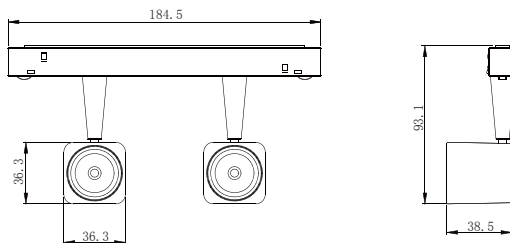

配光曲線圖/Light pattern

S52-L Spot series

- 黑色/Black
- 灰色/Grey
- 白色/White

線圖/Dimensions

調光控制系統/Dimming Control

規格/Technical Specifications

輸入電壓:DC48V
 功率:5W
 光通量:360lm
 材質:鋁
 光束角:15°/24°/36°
 顯示指數:≥90
 色溫:2700K/3000K/4000K
 Input Voltage:DC48V
 Power:5W
 Luminous Flux:360lm
 Material:Aluminum
 BA.:15°/24°/36°
 CRI:≥90
 CCT:2700K/3000K/4000K

配光曲線圖/Light pattern

S52-L-D Spot series

- 黑色/Black
- 灰色/Grey
- 白色/White

線圖/Dimensions

調光控制系統/Dimming Control

規格/Technical Specifications

輸入電壓:DC48V
 功率:5W*2
 光通量:360lm*2
 材質:鋁
 光束角:15°/24°/36°
 顯示指數:≥90
 色溫:2700K/3000K/4000K
 Input Voltage:DC48V
 Power:5W*2
 Luminous Flux:360lm*2
 Material:Aluminum
 BA.:15°/24°/36°
 CRI:≥90
 CCT:2700K/3000K/4000K

配光曲線圖/Light pattern

S52-1-L Spot Series

- 黑色/Black
- 灰色/Grey
- 白色/White

線圖/Dimensions

調光控制系統/Dimming Control

規格/Technical Specifications

輸入電壓:48V
 功率:10W
 光通量:420lm
 材質:鋁
 光束角:10°
 濾片角度:15°/25°/38°/10x35°/蜂網片
 顯示指數:≥90
 色溫:2700K/3000K/4000K
 Input Voltage:48V
 Power:10W
 Luminous Flux:420lm
 Material:Aluminum
 BA.:10°
 Filter Angle.:15°/25°/38°/10x35°/Honey Comb
 CRI:≥90
 CCT:2700K/3000K/4000K

配光曲線圖/Light pattern

光学配件/Front Ring Color

S52-5-L Spot Series

- 黑色/Black
- 灰色/Grey
- 白色/White

線圖/Dimensions

調光控制系統/Dimming Control

規格/Technical Specifications

輸入電壓:48V
 功率:10W
 光通量:550lm
 材質:鋁
 光束角:10°
 顯示指數:≥90
 色溫:2700/3000K/4000K
 Input Voltage:48V
 Power:10W
 Luminous Flux:550lm
 Material:Aluminum
 BA.:10°
 CRI:≥90
 CCT:2700/3000K/4000K