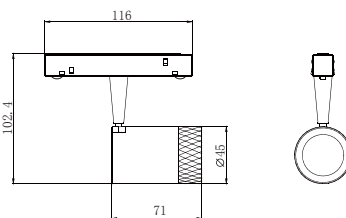

配光曲線圖/Light pattern

S47-L-D Spot Series

- 黑色/Black
- 灰色/Grey
- 白色/White

線圖/Dimensions

調光控制系統/Dimming Control

規格/Technical Specifications

輸入電壓:DC48V
 功率:7W*2
 光通量:460lm*2
 材質:鋁
 光束角:15°/24°/36°
 顯示指數:≥90
 色溫:2700K/3000K/4000K
 Input Voltage:DC48V
 Power:7W*2
 Luminous Flux:460lm*2
 Material:Aluminum
 BA.:15°/24°/36°
 CRI:≥90
 CCT:2700K/3000K/4000K

配光曲線圖/Light pattern

S47-2-L Spot Series

- 黑色/Black
- 灰色/Grey
- 白色/White

線圖/Dimensions

調光控制系統/Dimming Control

規格/Technical Specifications

輸入電壓:DC48V
 功率:11W
 光通量:850lm
 材質:鋁
 光束角:15°/24°/36°
 顯示指數:≥90
 色溫:2700K/3000K/4000K/雙色溫
 Input Voltage:DC48V
 Power:11W
 Luminous Flux:850lm
 Material:Aluminum
 BA.:15°/24°/36°
 CRI:≥90
 CCT:2700K/3000K/4000K/Tunable

配光曲線圖/Light pattern

S47-3-L Spot Series

- 黑色/Black
- 灰色/Grey
- 白色/White

線圖/Dimensions

調光控制系統/Dimming Control

規格/Technical Specifications

輸入電壓:DC48V
 功率:11W
 光通量:850lm
 材質:鋁
 光束角:15°/24°/36°
 顯示指數:≥90
 色溫:2700K/3000K/4000K/雙色溫
 Input Voltage:DC48V
 Power:11W
 Luminous Flux:850lm
 Material:Aluminum
 BA.:15°/24°/36°
 CRI:≥90
 CCT:2700K/3000K/4000K/Tunable

配光曲線圖/Light pattern

S52-L Spot series

- 黑色/Black
- 灰色/Grey
- 白色/White

線圖/Dimensions

調光控制系統/Dimming Control

規格/Technical Specifications

輸入電壓:DC48V
 功率:5W
 光通量:360lm
 材質:鋁
 光束角:15°/24°/36°
 顯示指數:≥90
 色溫:2700K/3000K/4000K
 Input Voltage:DC48V
 Power:5W
 Luminous Flux:360lm
 Material:Aluminum
 BA.:15°/24°/36°
 CRI:≥90
 CCT:2700K/3000K/4000K