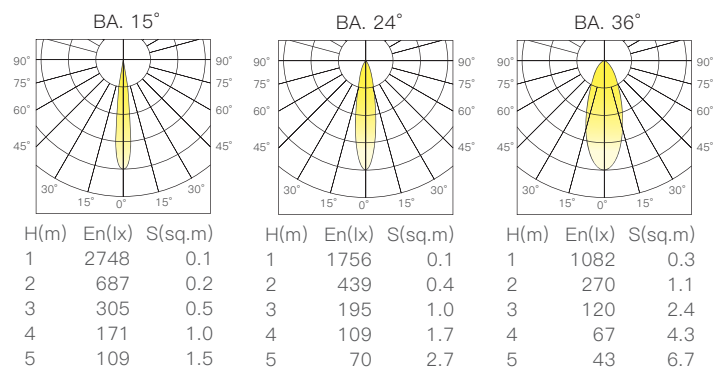

配光曲線圖/Light pattern

S52-L Spot series

- 黑色/Black
- 灰色/Grey
- 白色/White

線圖/Dimensions

調光控制系統/Dimming Control

規格/Technical Specifications

輸入電壓:DC48V
 功率:5W
 光通量:360lm
 材質:鋁
 光束角:15°/24°/36°
 顯示指數:≥90
 色溫:2700K/3000K/4000K
 Input Voltage:DC48V
 Power:5W
 Luminous Flux:360lm
 Material:Aluminum
 BA.:15°/24°/36°
 CRI:≥90
 CCT:2700K/3000K/4000K

配光曲線圖/Light pattern

S52-L-D Spot series

- 黑色/Black
- 灰色/Grey
- 白色/White

線圖/Dimensions

調光控制系統/Dimming Control

規格/Technical Specifications

輸入電壓:DC48V
 功率:5W*2
 光通量:360lm*2
 材質:鋁
 光束角:15°/24°/36°
 顯示指數:≥90
 色溫:2700K/3000K/4000K
 Input Voltage:DC48V
 Power:5W*2
 Luminous Flux:360lm*2
 Material:Aluminum
 BA.:15°/24°/36°
 CRI:≥90
 CCT:2700K/3000K/4000K

配光曲線圖/Light pattern

S52-1-L Spot Series

- 黑色/Black
- 灰色/Grey
- 白色/White

線圖/Dimensions

調光控制系統/Dimming Control

規格/Technical Specifications

輸入電壓:48V
 功率:10W
 光通量:420lm
 材質:鋁
 光束角:10°
 濾片角度:15°/25°/38°/10x35°/蜂網片
 顯示指數:≥90
 色溫:2700K/3000K/4000K
 Input Voltage:48V
 Power:10W
 Luminous Flux:420lm
 Material:Aluminum
 BA.:10°
 Filter Angle.:15°/25°/38°/10x35°/Honey Comb
 CRI:≥90
 CCT:2700K/3000K/4000K

配光曲線圖/Light pattern

光学配件/Front Ring Color

S52-5-L Spot Series

- 黑色/Black
- 灰色/Grey
- 白色/White

線圖/Dimensions

調光控制系統/Dimming Control

規格/Technical Specifications

輸入電壓:48V
 功率:10W
 光通量:550lm
 材質:鋁
 光束角:10°
 顯示指數:≥90
 色溫:2700/3000K/4000K
 Input Voltage:48V
 Power:10W
 Luminous Flux:550lm
 Material:Aluminum
 BA.:10°
 CRI:≥90
 CCT:2700/3000K/4000K