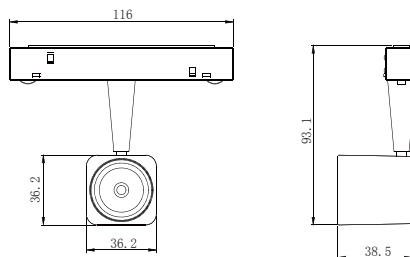

配光曲線圖/Light pattern

S52-L Spot series

- 黑色/Black
- 灰色/Grey
- 白色/White

線圖/Dimensions

調光控制系統/Dimming Control

規格/Technical Specifications

輸入電壓:DC48V
 功率:5W
 光通量:360lm
 材質:鋁
 光束角:15°/24°/36°
 顯示指數:≥90
 色溫:2700K/3000K/4000K
 Input Voltage:DC48V
 Power:5W
 Luminous Flux:360lm
 Material:Aluminum
 BA.:15°/24°/36°
 CRI:≥90
 CCT:2700K/3000K/4000K

配光曲線圖/Light pattern

S52-L-D Spot series

- 黑色/Black
- 灰色/Grey
- 白色/White

線圖/Dimensions

調光控制系統/Dimming Control

規格/Technical Specifications

輸入電壓:DC48V
 功率:5W*2
 光通量:360lm*2
 材質:鋁
 光束角:15°/24°/36°
 顯示指數:≥90
 色溫:2700K/3000K/4000K
 Input Voltage:DC48V
 Power:5W*2
 Luminous Flux:360lm*2
 Material:Aluminum
 BA.:15°/24°/36°
 CRI:≥90
 CCT:2700K/3000K/4000K

配光曲線圖/Light pattern

S52-1-L Spot Series

- 黑色/Black
- 灰色/Grey
- 白色/White

線圖/Dimensions

調光控制系統/Dimming Control

規格/Technical Specifications

輸入電壓:48V
 功率:10W
 光通量:420lm
 材質:鋁
 光束角:10°
 濾片角度:15°/25°/38°/10x35°/蜂網片
 顯示指數:≥90
 色溫:2700K/3000K/4000K
 Input Voltage:48V
 Power:10W
 Luminous Flux:420lm
 Material:Aluminum
 BA.:10°
 Filter Angle.:15°/25°/38°/10x35°/Honey Comb
 CRI:≥90
 CCT:2700K/3000K/4000K