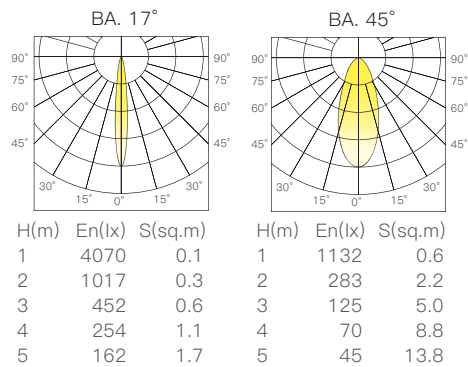

輸入電壓:48V
 功率:9W
 光通量:660lm
 材質:鋁
 光束角:24°/55°
 顯示指數:≥90
 色溫:2700/3000K/4000K
 Input Voltage:48V
 Power:9W
 Luminous Flux:660lm
 Material:Aluminum
 BA.:24°/55°
 CRI:≥90
 CCT:2700/3000K/4000K

配光曲線圖/Light pattern

配光曲線圖/Light pattern

S58-L Spot Series

- 黑色/Black
- 灰色/Grey
- 白色/White

線圖/Dimensions

調光控制系統/Dimming Control

規格/Technical Specifications

輸入電壓:DC48V
 功率:12W
 光通量:700lm
 材質:鋁
 光束角:17°-45°
 顯示指數:≥90
 色溫:2700K/3000K/4000K/雙色溫
 Input Voltage:DC48V
 Power:12W
 Luminous Flux:700lm
 Material:Aluminum
 BA.:17°-45°
 CRI:≥90
 CCT:2700K/3000K/4000K/Tunable

配光曲線圖/Light pattern

S59-L**Beam shaper series**

- 黑色/Black
- 灰色/Grey
- 白色/White

線圖/Dimensions**調光控制系統/Dimming Control****規格/Technical Specifications**

輸入電壓:DC48V
 功率:12W
 光通量:750lm
 材質:鋁
 光束角:24°/36°
 顯示指數:≥90
 色溫:2700K/3000K/4000K/雙色溫
 Input Voltage:DC48V
 Power:12W
 Luminous Flux:750lm
 Material:Aluminum
 BA.:24°/36°
 CRI:≥90
 CCT:2700K/3000K/4000K/Tunable