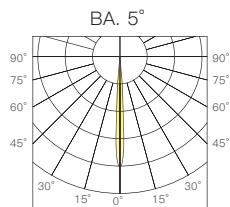

配光曲線圖/Light pattern

H(m)	En(lx)	S(sq.m)
1	76007	0.01
2	19001	0.03
3	8445	0.07
4	4750	0.11
5	3040	0.18