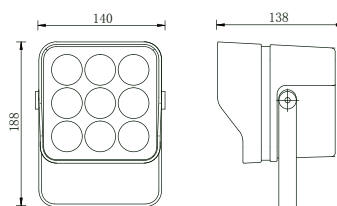

線圖/Dimensions

調光控制系統/Dimming Control

定電流
non-dim

可控硅
Triac

0-10V

DALI

規格/Technical Specifications

輸入電壓:220-240V 50Hz
功率:20W
光通量:1300lm
材質:鋁
光束角:5°
顯示指數:≥80
色溫:2700K/3000K/4000K
Input Voltage:220-240V 50Hz
Power:20W
Luminous Flux:1300lm
Material:Flood
BA.:5°
CRI:≥80
CCT:2700K/3000K/4000K