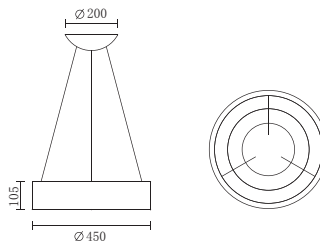

P5

Ronde Series

- 黑色/Black
- 白色/White

線圖/Dimensions

調光控制系統/Dimming Control

定電流
non-dim

可控矽
Triac

0-10V

DALI

規格/Technical Specifications

輸入電壓:220-240V 50Hz
 功率:20W
 光通量:1200lm
 材質:鋁
 光束角:泛光
 顯示指數:≥90
 色溫:2700K/3000K/4000K
 Input Voltage:220-240V 50Hz
 Power:20W
 Luminous Flux:1200lm
 Material:Aluminum
 BA.:Flood
 CRI:≥90
 CCT:2700K/3000K/4000K

配光曲線圖/Light pattern

H(m)	En(lx)	S(sq.m)
1	245	102.6
2	61	410.3
3	27	923.1
4	15	1641.1
5	9	2564.2

P5-1

Ronde Series

- 黑色/Black
- 白色/White

線圖/Dimensions

調光控制系統/Dimming Control

定電流
non-dim

可控矽
Triac

0-10V

DALI

規格/Technical Specifications

輸入電壓:220-240V 50Hz
 功率:30W
 光通量:1900lm
 材質:鋁
 光束角:泛光
 顯示指數:≥90
 色溫:2700K/3000K/4000K
 Input Voltage:220-240V 50Hz
 Power:30W
 Luminous Flux:1900lm
 Material:Aluminum
 BA.:Flood
 CRI:≥90
 CCT:2700K/3000K/4000K