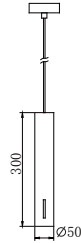

**P11-1**  
Verta Series

- 白色/White
- 灰色/Grey

線圖/Dimensions

調光控制系統/Dimming Control

規格/Technical Specifications

輸入電壓:220-240V 50Hz  
 功率:7W  
 光通量:500lm  
 材質:鋁  
 光束角:15°/24°/36°  
 顯示指數:≥90  
 色溫:2700K/3000K/4000K/雙色溫  
 Input Voltage:220-240V 50Hz  
 Power:7W  
 Luminous Flux:500lm  
 Material:Aluminum  
 BA.:15°/24°/36°  
 CRI:≥90  
 CCT:2700K/3000K/4000K/Tunable

配光曲線圖/Light pattern

**P11-2**  
Verta Series

- 白色/White
- 灰色/Grey

線圖/Dimensions

調光控制系統/Dimming Control

定電流  
non-dim

可控矽  
Triac

0-10V

DALI

規格/Technical Specifications

輸入電壓:220-240V 50Hz  
 功率:10W  
 光通量:900lm  
 材質:鋁  
 光束角:15°/24°/36°  
 顯示指數:≥90  
 色溫:2700K/3000K/4000K/雙色溫  
 Input Voltage:220-240V 50Hz  
 Power:10W  
 Luminous Flux:900lm  
 Material:Aluminum  
 BA.:15°/24°/36°  
 CRI:≥90  
 CCT:2700K/3000K/4000K/Tunable

DALI

規格/Technical Specifications

輸入電壓:220-240V 50Hz  
 功率:18W  
 光通量:1600lm  
 材質:鋁  
 光束角:15°/24°/36°  
 顯示指數:≥90  
 色溫:2700K/3000K/4000K/雙色溫  
 Input Voltage:220-240V 50Hz  
 Power:18W  
 Luminous Flux:1600lm  
 Material:Aluminum  
 BA.:15°/24°/36°  
 CRI:≥90  
 CCT:2700K/3000K/4000K/Tunable