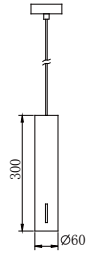

DALI

規格/Technical Specifications

輸入電壓:220-240V 50Hz  
 功率:10W  
 光通量:900lm  
 材質:鋁  
 光束角:15°/24°/36°  
 顯示指數:≥90  
 色溫:2700K/3000K/4000K/雙色溫  
 Input Voltage:220-240V 50Hz  
 Power:10W  
 Luminous Flux:900lm  
 Material:Aluminum  
 BA.:15°/24°/36°  
 CRI:≥90  
 CCT:2700K/3000K/4000K/Tunable

配光曲線圖/Light pattern

**P11-3**  
Verta Series

- 白色/White
- 灰色/Grey

線圖/Dimensions

調光控制系統/Dimming Control

定電流  
non-dim

可控硅  
Triac

0-10V

DALI

規格/Technical Specifications

輸入電壓:220-240V 50Hz  
 功率:18W  
 光通量:1600lm  
 材質:鋁  
 光束角:15°/24°/36°  
 顯示指數:≥90  
 色溫:2700K/3000K/4000K/雙色溫  
 Input Voltage:220-240V 50Hz  
 Power:18W  
 Luminous Flux:1600lm  
 Material:Aluminum  
 BA.:15°/24°/36°  
 CRI:≥90  
 CCT:2700K/3000K/4000K/Tunable