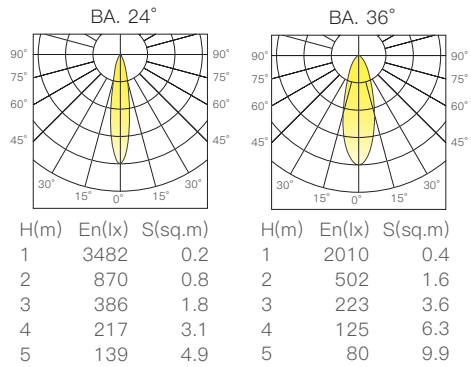

配光曲線圖/Light pattern