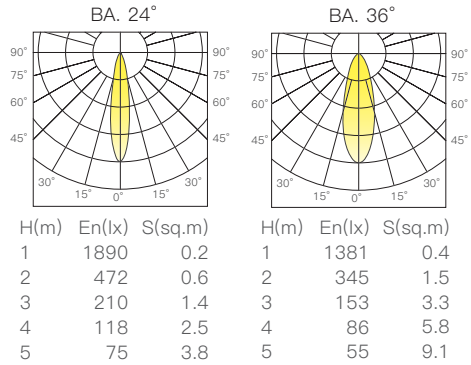

**P11-1**  
Verta Series

- 白色/White
- 灰色/Grey

線圖/Dimensions

調光控制系統/Dimming Control

規格/Technical Specifications

輸入電壓:220-240V 50Hz  
 功率:7W  
 光通量:500lm  
 材質:鋁  
 光束角:15°/24°/36°  
 顯示指數:≥90  
 色溫:2700K/3000K/4000K/雙色溫  
 Input Voltage:220-240V 50Hz  
 Power:7W  
 Luminous Flux:500lm  
 Material:Aluminum  
 BA.:15°/24°/36°  
 CRI:≥90  
 CCT:2700K/3000K/4000K/Tunable

配光曲線圖/Light pattern

**P11-2**  
Verta Series

- 白色/White
- 灰色/Grey

線圖/Dimensions

調光控制系統/Dimming Control

定電流  
non-dim

可控矽  
Triac

0-10V

DALI

規格/Technical Specifications

輸入電壓:220-240V 50Hz  
 功率:10W  
 光通量:900lm  
 材質:鋁  
 光束角:15°/24°/36°  
 顯示指數:≥90  
 色溫:2700K/3000K/4000K/雙色溫  
 Input Voltage:220-240V 50Hz  
 Power:10W  
 Luminous Flux:900lm  
 Material:Aluminum  
 BA.:15°/24°/36°  
 CRI:≥90  
 CCT:2700K/3000K/4000K/Tunable