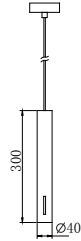

**P11-1**  
Verta Series

- 白色/White
- 灰色/Grey

線圖/Dimensions

調光控制系統/Dimming Control

規格/Technical Specifications

輸入電壓:220-240V 50Hz  
 功率:7W  
 光通量:500lm  
 材質:鋁  
 光束角:15°/24°/36°  
 顯示指數:≥90  
 色溫:2700K/3000K/4000K/雙色溫  
 Input Voltage:220-240V 50Hz  
 Power:7W  
 Luminous Flux:500lm  
 Material:Aluminum  
 BA.:15°/24°/36°  
 CRI:≥90  
 CCT:2700K/3000K/4000K/Tunable

配光曲線圖/Light pattern

**P11-2**  
Verta Series

- 白色/White
- 灰色/Grey

線圖/Dimensions

調光控制系統/Dimming Control

定電流  
non-dim

可控矽  
Triac

0-10V

DALI

規格/Technical Specifications

輸入電壓:220-240V 50Hz  
 功率:10W  
 光通量:900lm  
 材質:鋁  
 光束角:15°/24°/36°  
 顯示指數:≥90  
 色溫:2700K/3000K/4000K/雙色溫  
 Input Voltage:220-240V 50Hz  
 Power:10W  
 Luminous Flux:900lm  
 Material:Aluminum  
 BA.:15°/24°/36°  
 CRI:≥90  
 CCT:2700K/3000K/4000K/Tunable

DALI

規格/Technical Specifications

輸入電壓:220-240V 50Hz  
 功率:18W  
 光通量:1600lm  
 材質:鋁  
 光束角:15°/24°/36°  
 顯示指數:≥90  
 色溫:2700K/3000K/4000K/雙色溫  
 Input Voltage:220-240V 50Hz  
 Power:18W  
 Luminous Flux:1600lm  
 Material:Aluminum  
 BA.:15°/24°/36°  
 CRI:≥90  
 CCT:2700K/3000K/4000K/Tunable