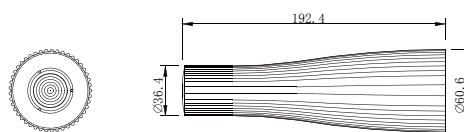

T2-1

Rosa Series

- 金色/Gold
- 白色/White
- 鈦灰/Titanium grey

線圖/Dimensions

調光控制系統/Dimming Control

內置電池
Built-in battery

USB-C 充電
USB-C charging

觸控調光
Touchdimming

三段調光
Three phase dimming

規格/Technical Specifications

輸入電壓:DC5V

功率:1.5W

光通量:70lm

材質:鋁

光束角:泛光

顯示指數:≥90

色溫:2700K/3000K/4000K

Input Voltage:DC5V

Power:1.5W

Luminous Flux:70lm

Material:Aluminum

BA.:Flood

CRI:≥90

CCT:2700K/3000K/4000K