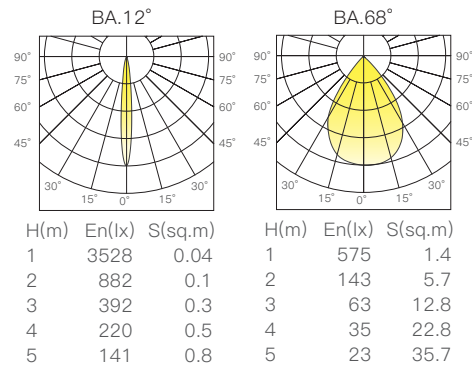

顯示指數:≥97

色溫:2700K/3000K/4000K/雙色溫

色容差:≤2

Input Voltage:100-265V 50/60Hz

Power:10W

Luminous Flux:660lm

Material:Aluminum

BA.:12°-68°

CRI:≥97

CCT:2700K/3000K/4000K/Tunabl

SDCM:≤2

**配光曲線圖/Light pattern**

以上測量值以5700K為測試數據  
Lumen measured of the data (5700K).