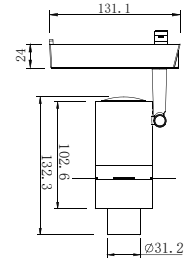

線圖/Dimensions

調光控制系統/Dimming Control

規格/Technical Specifications

輸入電壓:220-240V 50Hz

功率:12W

光通量:170lm

材質:鋁

光束角:切光