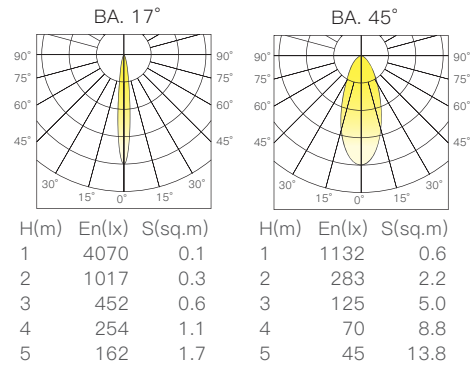

配光曲線圖/Light pattern