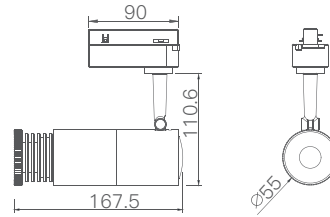

線圖/Dimensions