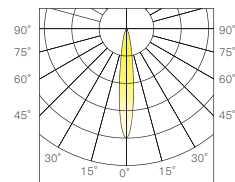

顯示指數:≥90

色溫:2700K/3000K/4000K

Input Voltage:220-240V 50Hz

Power:12W

Luminous Flux:170lm

Material:Aluminum

BA.:Beam Shaper

CRI:≥90

CCT:2700K/3000K/4000K

配光曲線圖/Light pattern

H(m)	En(lx)	S(sq.m)
1	2118	0.1
2	529	0.3
3	235	0.7
4	132	1.3
5	84	2.0

切光效果/Lighting effect

以上測量值以4000K為測試數據
Lumen measured of the data (4000K).

S61-4**Mobi Series**