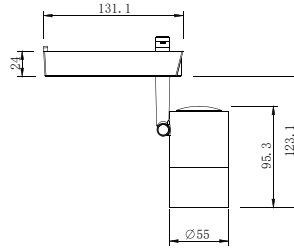

線圖/Dimensions