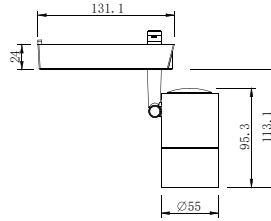

線圖/Dimensions

調光控制系統/Dimming Control

Non-dim

0-10V

DALI

Triac

Aco Smart

規格/Technical Specifications

輸入電壓:220-240V 50Hz

功率:12W

光通量:640lm

材質:鋁

光束角:偏光洗牆

顯示指數:≥90

色溫:2700K/3000K/4000K/雙色溫

Input Voltage:220-240V 50Hz

Power:12W

Luminous Flux:640lm

Material:Aluminum

BA.:Asymmetric wallwash

CRI:≥90

CCT:2700K/3000K/4000K/Tunable