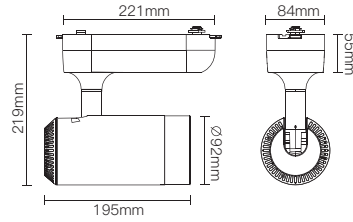

線圖/Dimensions

調光控制系統/Dimming Control

2.4GHz Wireless Connection
2.4GHz

規格/Technical Specifications

輸入電壓:120-277V 50Hz/60Hz

功率:28W

光通量: 1200lm (2700K)

材質:鋁+PC

光束角:12°-55°

顯示指數:≥90

色溫:2700K/3000K/4000K/雙色溫

Input Voltage:120-277V 50Hz/60Hz

Power:28W

Luminous Flux:1200lm (2700K)

Material:Aluminum+PC

BA.:12°-55°

CRI:≥90

CCT:2700K/3000K/4000K/Tunable