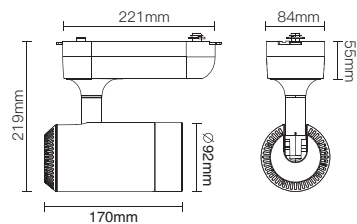

- 黑色/Black
- 白色/White

線圖/Dimensions**調光控制系統/Dimming Control**

2.4GHz Wireless Connection
2.4GHz

規格/Technical Specifications

輸入電壓:120-277V 50Hz/60Hz

功率:28W

光通量:2200lm

材質:鋁+PC