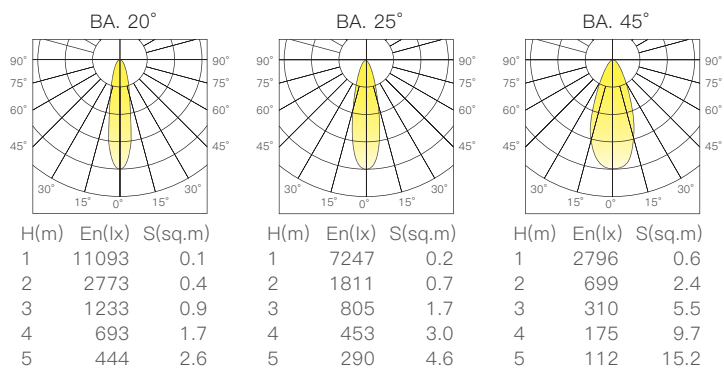

Power:28W

Luminous Flux:2200lm

Material:Aluminum+PC

BA.:20°/25°/45°

CRI:≥90

CCT:2700K/3000K/4000K/Tunable

配光曲線圖/Light pattern

S21-3