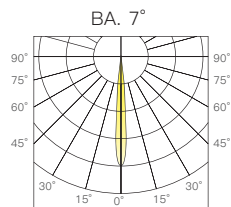

配光曲線圖/Light pattern

H(m)	En(lx)	S(sq.m)
1	59587	0.01
2	14896	0.05
3	6620	0.11
4	3724	0.20
5	2383	0.32

配件/ Accessories