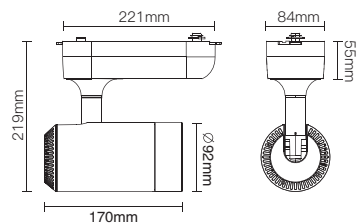

線圖/Dimensions

調光控制系統/Dimming Control

規格/Technical Specifications

輸入電壓:120-277V 50Hz/60Hz

功率:28W

光通量:2200lm

材質:鋁+PC

光束角:7°

顯示指數:≥90

色溫:2700K/3000K/4000K

Input Voltage:120-277V 50Hz/60Hz

Power:28W

Luminous Flux:2200lm

Material:Aluminum+PC

BA.:7°

CRI:≥90

CCT:2700K/3000K/4000K