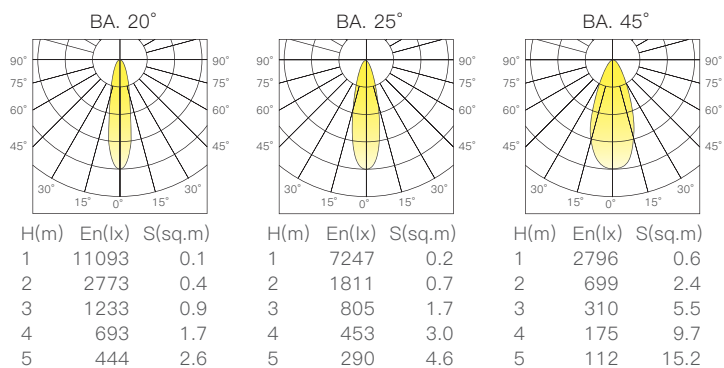

配光曲線圖/Light pattern

配件/ Accessories

遙控器

Remote Control