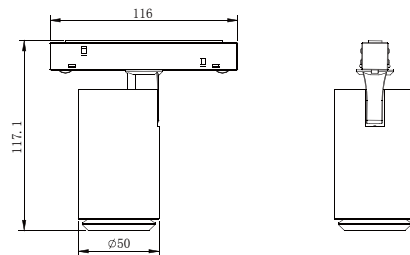

線圖/Dimensions