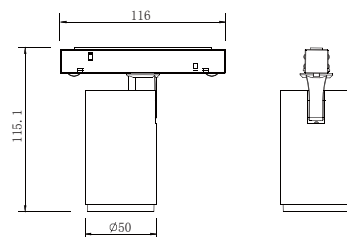

配光曲線圖/Light pattern

S31-1-L Accent Series

- 黑色/Black
- 灰色/Grey
- 白色/White
- 玫瑰金/Rose Golden

線圖/Dimensions

調光控制系統/Dimming Control

規格/Technical Specifications

輸入電壓:DC48V
 功率:10W
 光通量:370lm
 材質:鋁
 光束角:18°-45°
 顯示指數:≥90
 色溫:2700K/3000K/4000K/雙色溫
 Input Voltage:DC48V
 Power:10W
 Luminous Flux:370lm
 Material:Aluminum
 BA.:18°-45°
 CRI:≥90
 CCT:2700K/3000K/4000K/Tunable

配光曲線圖/Light pattern

S32-L

Accent series

- 黑色/Black
- 灰色/Grey
- 白色/White

線圖/Dimensions

調光控制系統/Dimming Control

規格/Technical Specifications

輸入電壓:DC48V
 功率:10W
 光通量:420lm
 材質:鋁
 光束角:10°
 濾片角度:15°/25°/38°/10x35°/蜂網片
 顯示指數:≥90
 色溫:2700K/3000K/4000K
 Input Voltage:DC48V
 Power:10W
 Luminous Flux:420lm
 Material:Aluminum
 BA.:10°
 Filter Angle.:15°/25°/38°/10x35°/Honey Comb
 CRI:≥90
 CCT:2700K/3000K/4000K

輸入電壓:DC48V
 功率:10W
 光通量:420lm
 材質:鋁
 光束角:10°
 濾片角度:15°/25°/38°/10x35°/蜂網片
 顯示指數:≥90
 色溫:2700K/3000K/4000K
 Input Voltage:DC48V
 Power:10W
 Luminous Flux:420lm
 Material:Aluminum
 BA.:10°
 Filter Angle.:15°/25°/38°/10x35°/Honey Comb
 CRI:≥90
 CCT:2700K/3000K/4000K

規格/Technical Specifications

輸入電壓:DC48V
 功率:7W
 光通量:400lm
 材質:鋁
 光束角:15°/24°/36°
 顯示指數:≥90
 色溫:2700K/3000K/4000K
 Input Voltage:DC48V
 Power:7W
 Luminous Flux:400lm
 Material:Aluminum
 BA.:15°/24°/36°
 CRI:≥90
 CCT:2700K/3000K/4000K