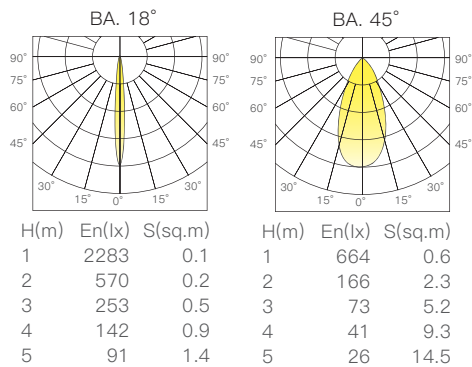

S31-L Accent Series

- 黑色/Black
- 灰色/Grey
- 白色/White
- 玫瑰金/Rose Golden

線圖/Dimensions

調光控制系統/Dimming Control

規格/Technical Specifications

輸入電壓:DC48V
 功率:10W
 光通量:370lm
 材質:鋁
 光束角:18°-45°
 顯示指數:≥90
 色溫:2700K/3000K/4000K/雙色溫
 Input Voltage:DC48V
 Power:10W
 Luminous Flux:370lm
 Material:Aluminum
 BA.:18°-45°
 CRI:≥90
 CCT:2700K/3000K/4000K/Tunable

配光曲線圖/Light pattern

S31-1-L Accent Series

- 黑色/Black
- 灰色/Grey
- 白色/White
- 玫瑰金/Rose Golden

線圖/Dimensions

調光控制系統/Dimming Control

規格/Technical Specifications

輸入電壓:DC48V
 功率:10W
 光通量:370lm
 材質:鋁
 光束角:18°-45°
 顯示指數:≥90
 色溫:2700K/3000K/4000K/雙色溫
 Input Voltage:DC48V
 Power:10W
 Luminous Flux:370lm
 Material:Aluminum
 BA.:18°-45°
 CRI:≥90
 CCT:2700K/3000K/4000K/Tunable

配光曲線圖/Light pattern

S32-L

Accent series

- 黑色/Black
- 灰色/Grey
- 白色/White

線圖/Dimensions

調光控制系統/Dimming Control

規格/Technical Specifications

輸入電壓:DC48V
 功率:10W
 光通量:420lm
 材質:鋁
 光束角:10°
 濾片角度:15°/25°/38°/10x35°/蜂網片
 顯示指數:≥90
 色溫:2700K/3000K/4000K
 Input Voltage:DC48V
 Power:10W
 Luminous Flux:420lm
 Material:Aluminum
 BA.:10°
 Filter Angle.:15°/25°/38°/10x35°/Honey Comb
 CRI:≥90
 CCT:2700K/3000K/4000K

規格/Technical Specifications

輸入電壓:DC48V
 功率:7W
 光通量:400lm
 材質:鋁
 光束角:15°/24°/36°
 顯示指數:≥90
 色溫:2700K/3000K/4000K
 Input Voltage:DC48V
 Power:7W
 Luminous Flux:400lm
 Material:Aluminum
 BA.:15°/24°/36°
 CRI:≥90
 CCT:2700K/3000K/4000K