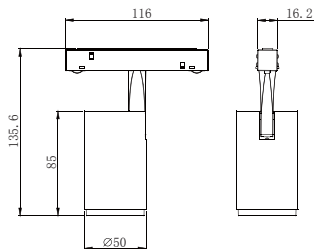

線圖/Dimensions

調光控制系統/Dimming Control

規格/Technical Specifications

輸入電壓:DC48V
功率:10W
光通量:420lm
材質:鋁
光束角:10°
濾片角度:15°/25°/38°/10x35°/蜂網片
顯示指數:≥90
色溫:2700K/3000K/4000K
Input Voltage:DC48V
Power:10W
Luminous Flux:420lm
Material:Aluminum
BA.:10°
Filter Angle.:15°/25°/38°/10x35°/Honey Comb
CRI:≥90
CCT:2700K/3000K/4000K