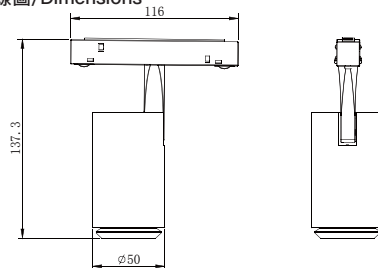

配光曲線圖/Light pattern

S31-1-L Accent Series

- 黑色/Black
- 灰色/Grey
- 白色/White
- 玫瑰金/Rose Golden

線圖/Dimensions

調光控制系統/Dimming Control

規格/Technical Specifications

輸入電壓:DC48V
 功率:10W
 光通量:370lm
 材質:鋁
 光束角:18°-45°
 顯示指數:≥90
 色溫:2700K/3000K/4000K/雙色溫
 Input Voltage:DC48V
 Power:10W
 Luminous Flux:370lm
 Material:Aluminum
 BA.:18°-45°
 CRI:≥90
 CCT:2700K/3000K/4000K/Tunable

配光曲線圖/Light pattern

S32-L

Accent series

- 黑色/Black
- 灰色/Grey
- 白色/White

線圖/Dimensions

調光控制系統/Dimming Control

規格/Technical Specifications

輸入電壓:DC48V
 功率:10W
 光通量:420lm
 材質:鋁
 光束角:10°
 濾片角度:15°/25°/38°/10x35°/蜂網片
 顯示指數:≥90
 色溫:2700K/3000K/4000K
 Input Voltage:DC48V
 Power:10W
 Luminous Flux:420lm
 Material:Aluminum
 BA.:10°
 Filter Angle.:15°/25°/38°/10x35°/Honey Comb
 CRI:≥90
 CCT:2700K/3000K/4000K

輸入電壓:DC48V
 功率:10W
 光通量:420lm
 材質:鋁
 光束角:10°
 濾片角度:15°/25°/38°/10x35°/蜂網片
 顯示指數:≥90
 色溫:2700K/3000K/4000K
 Input Voltage:DC48V
 Power:10W
 Luminous Flux:420lm
 Material:Aluminum
 BA.:10°
 Filter Angle.:15°/25°/38°/10x35°/Honey Comb
 CRI:≥90
 CCT:2700K/3000K/4000K

規格/Technical Specifications

輸入電壓:DC48V
 功率:7W
 光通量:400lm
 材質:鋁
 光束角:15°/24°/36°
 顯示指數:≥90
 色溫:2700K/3000K/4000K
 Input Voltage:DC48V
 Power:7W
 Luminous Flux:400lm
 Material:Aluminum
 BA.:15°/24°/36°
 CRI:≥90
 CCT:2700K/3000K/4000K