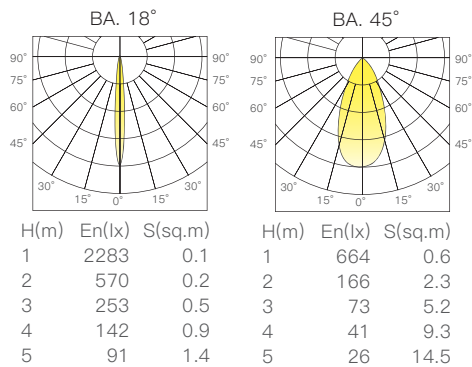

配光曲線圖/Light pattern

S31-1-L Accent Series

- 黑色/Black
- 灰色/Grey
- 白色/White
- 玫瑰金/Rose Golden

線圖/Dimensions

調光控制系統/Dimming Control

規格/Technical Specifications

輸入電壓:DC48V
 功率:10W
 光通量:370lm
 材質:鋁
 光束角:18°-45°
 顯示指數:≥90
 色溫:2700K/3000K/4000K/雙色溫
 Input Voltage:DC48V
 Power:10W
 Luminous Flux:370lm
 Material:Aluminum
 BA.:18°-45°
 CRI:≥90
 CCT:2700K/3000K/4000K/Tunable

配光曲線圖/Light pattern

S32-L

Accent series

- 黑色/Black
- 灰色/Grey
- 白色/White

線圖/Dimensions

調光控制系統/Dimming Control

規格/Technical Specifications

輸入電壓:DC48V
 功率:10W
 光通量:420lm
 材質:鋁
 光束角:10°
 濾片角度:15°/25°/38°/10x35°/蜂網片
 顯示指數:≥90
 色溫:2700K/3000K/4000K
 Input Voltage:DC48V
 Power:10W
 Luminous Flux:420lm
 Material:Aluminum
 BA.:10°
 Filter Angle.:15°/25°/38°/10x35°/Honey Comb
 CRI:≥90
 CCT:2700K/3000K/4000K

輸入電壓:DC48V
 功率:10W
 光通量:420lm
 材質:鋁
 光束角:10°
 濾片角度:15°/25°/38°/10x35°/蜂網片
 顯示指數:≥90
 色溫:2700K/3000K/4000K
 Input Voltage:DC48V
 Power:10W
 Luminous Flux:420lm
 Material:Aluminum
 BA.:10°
 Filter Angle.:15°/25°/38°/10x35°/Honey Comb
 CRI:≥90
 CCT:2700K/3000K/4000K

規格/Technical Specifications

輸入電壓:DC48V
 功率:7W
 光通量:400lm
 材質:鋁
 光束角:15°/24°/36°
 顯示指數:≥90
 色溫:2700K/3000K/4000K
 Input Voltage:DC48V
 Power:7W
 Luminous Flux:400lm
 Material:Aluminum
 BA.:15°/24°/36°
 CRI:≥90
 CCT:2700K/3000K/4000K