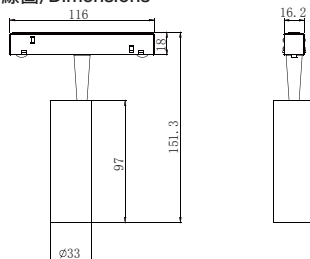

線圖/Dimensions