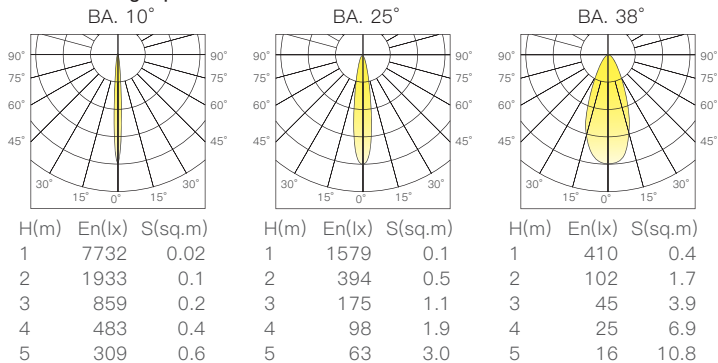

配光曲線圖/Light pattern

光學配件/Front Ring Color

黑色
Black

鉻色
Chrome

金色
Gold

黑鉻
Black
Chrome

玫瑰金
Rose
Golden