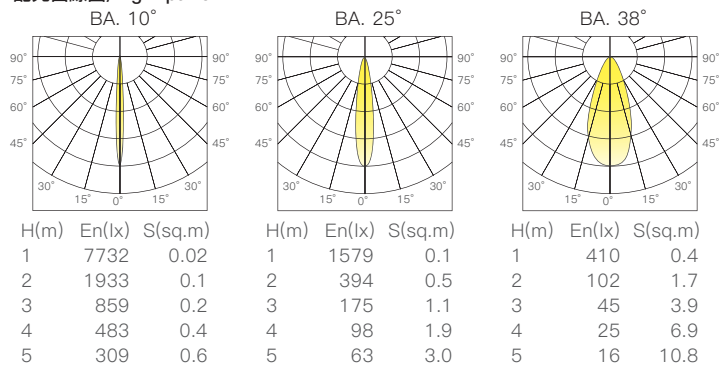

配光曲線圖/Light pattern