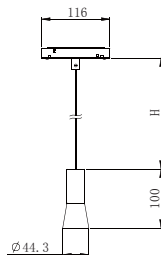

### 線圖/Dimensions

### 規格/Technical Specifications

輸入電壓:DC48V  
 功率:10W  
 光通量:420lm  
 材質:鋁  
 光束角:10°  
 濾片角度:15°/25°/38°/10x35°/蜂網片  
 顯示指數:≥90  
 色溫:2700K/3000K/4000K  
 Input Voltage:DC48V  
 Power:10W  
 Luminous Flux:420lm  
 Material:Aluminum  
 BA.:10°  
 Filter Angle.:15°/25°/38°/10x35°/Honey Comb  
 CRI:≥90  
 CCT:2700K/3000K/4000K