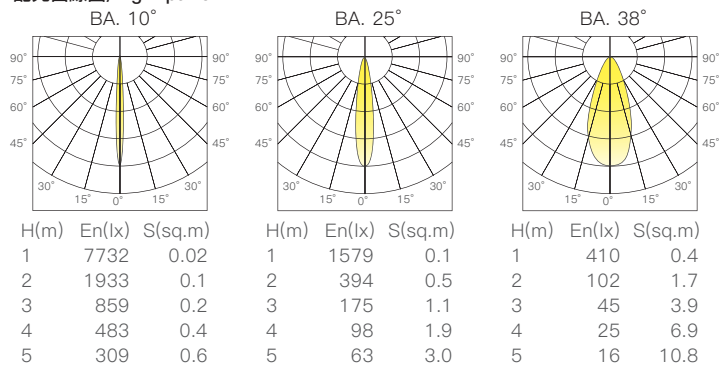

配光曲線圖/Light pattern