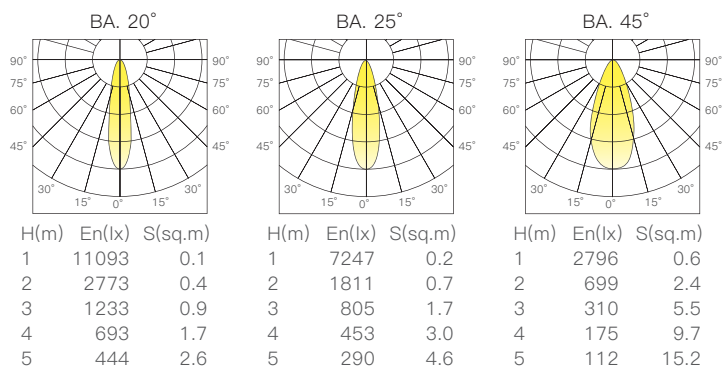

Input Voltage:120-277V 50Hz/60Hz

Power:28W

Luminous Flux:2200lm

Material:Aluminum+PC

BA.:20°/25°/45°

CRI:≥90

CCT:2700K/3000K/4000K/Tunable

配光曲線圖/Light pattern