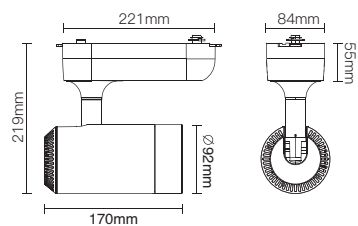

線圖/Dimensions

調光控制系統/Dimming Control

規格/Technical Specifications

輸入電壓:120-277V 50Hz/60Hz

功率:28W

光通量:2200lm

材質:鋁+PC

光束角:7°

顯示指數:≥90

色溫:2700K/3000K/4000K

Input Voltage:120-277V 50Hz/60Hz

Power:28W

Luminous Flux:2200lm

Material:Aluminum+PC

BA.:7°

CRI:≥90

CCT:2700K/3000K/4000K