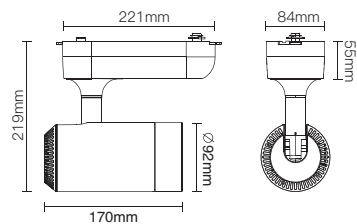

線圖/Dimensions

調光控制系統/Dimming Control

2.4GHz Wireless Connection

2.4GHz

規格/Technical Specifications

輸入電壓:120-277V 50Hz/60Hz

功率:28W

光通量:2200lm

材質:鋁+PC

光束角:7°

顯示指數:≥90

色溫:2700K/3000K/4000K

Input Voltage:120-277V 50Hz/60Hz

Power:28W

Luminous Flux:2200lm

Material:Aluminum+PC

BA.:7°

CRI:≥90

CCT:2700K/3000K/4000K