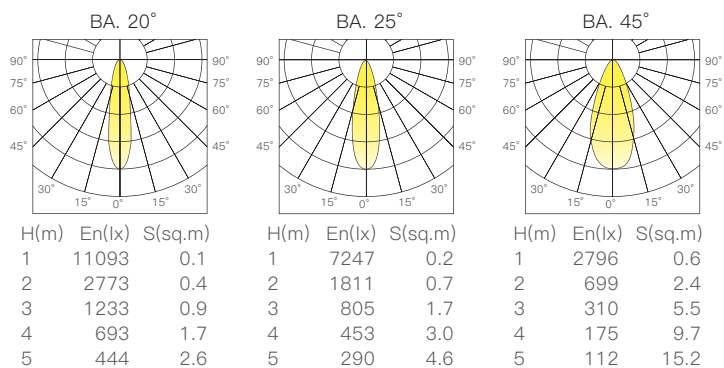

配光曲線圖/Light pattern

配件/ Accessories

Remote Control