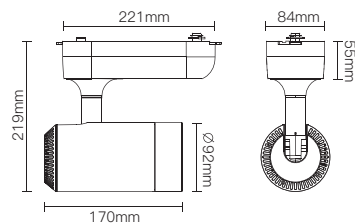

- 黑色/Black
- 白色/White

線圖/Dimensions**調光控制系統/Dimming Control**

2.4GHz Wireless Connection

2.4GHz

規格/Technical Specifications

輸入電壓:120-277V 50Hz/60Hz

功率:28W

光通量:2200lm