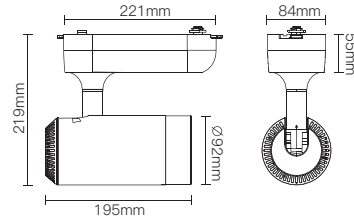

線圖/Dimensions

調光控制系統/Dimming Control

2.4GHz Wireless Connection
2.4GHz

規格/Technical Specifications

輸入電壓:120-277V 50Hz/60Hz

功率:28W

光通量: 1200lm (2700K)

材質:鋁+PC

光束角:12°-55°

顯示指數:≥90

色溫:2700K/3000K/4000K/雙色溫

Input Voltage:120-277V 50Hz/60Hz

Power:28W

Luminous Flux:1200lm (2700K)

Material:Aluminum+PC

BA.:12°-55°

CRI:≥90

CCT:2700K/3000K/4000K/Tunable